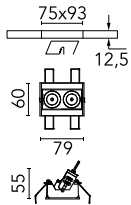

Light Shadow Adjustable No Trim 2 Spots Optic Medium

■ 03.9401.40A - White/Black

Recessed integrated luminaire with 2 LED lighting spots. Remote power supply included (220-240V).

Main specifications

Number of heads	1	Net lumen (lm)	448
Lamp category	LED	Mountings	Ceiling recessed
Power (W)	5.4W	Environment	Indoor dry location
CCT (K)	2700K		
CRI	90		

Optical

Lighting type	Direct
LED type	Power LED
Light distribution	Symmetric
Optical type	Medium
Beam angle (°)	22
Beam angle C90-270 (°)	22

Beam Angle:	22°		
h(m)	E(lx)	D(m)	
1	3066	0.39	
2	767	0.78	
3	341	1.17	
4	192	1.56	
5	123	1.95	

Luminous flux luminaire
448 lm (EXTREME CUT OFF)

Electrical

Frequency (Hz)	50/60	Insulation class	II
Voltage (V)	220.00		
Dimmable	No		
Driver	Remote included		
Emergency	Without		

Physical

Color	White/Black	Length (mm)	79
Orientation	Adjustable		
Recessed depth (mm)	150		
Weight (kg)	0.25		
Tilt (°)	30		