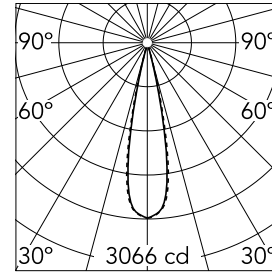

Light Shadow Adjustable No Trim 2 Spots Optic Medium

■ 03.9401.40A - White/Black

Recessed integrated luminaire with 2 LED lighting spots. Remote power supply included (220-240V).

Main specifications

Number of heads	1	Net lumen (lm)	448
Lamp category	LED	Mountings	Ceiling recessed
Power (W)	5.4W	Environment	Indoor dry location
CCT (K)	2700K		
CRI	90		

Optical

Lighting type	Direct
LED type	Power LED
Light distribution	Symmetric
Optical type	Medium
Beam angle (°)	22
Beam angle C90-270 (°)	22

Beam Angle:	22°		
h(m)	E(lx)	D(m)	
1	3066	0.39	
2	767	0.78	
3	341	1.17	
4	192	1.56	
5	123	1.95	

Luminous flux luminaire
448 lm (EXTREME CUT OFF)

Electrical

Frequency (Hz)	50/60	Insulation class	II
Voltage (V)	220.00		
Dimmable	No		
Driver	Remote included		
Emergency	Without		

Physical

Color	White/Black	Length (mm)	79
Orientation	Adjustable		
Recessed depth (mm)	150		
Weight (kg)	0.25		
Tilt (°)	30		