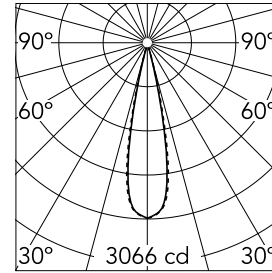

Light Shadow Adjustable No Trim 2 Spots Optic Medium

■ ■ 03.9401.14A - Black/Black

Recessed integrated luminaire with 2 LED lighting spots. Remote power supply included (220-240V).

Main specifications

Number of heads	1	Net lumen (lm)	448
Lamp category	LED	Mountings	Ceiling recessed
Power (W)	5.4W	Environment	Indoor dry location
CCT (K)	2700K		
CRI	90		

Optical

Lighting type	Direct
LED type	Power LED
Light distribution	Symmetric
Optical type	Medium
Beam angle (°)	22
Beam angle C90-270 (°)	22

Beam Angle:	22°		
h(m)	E(lx)	D(m)	
1	3066	0.39	
2	767	0.78	
3	341	1.17	
4	192	1.56	
5	123	1.95	

Luminous flux luminaire
448 lm (EXTREME CUT OFF)

Electrical

Frequency (Hz)	50/60	Insulation class	II
Voltage (V)	220.00		
Dimmable	No		
Driver	Remote included		
Emergency	Without		

Physical

Color	Black/Black	Length (mm)	79
Orientation	Adjustable		
Recessed depth (mm)	150		
Weight (kg)	0.25		
Tilt (°)	30		