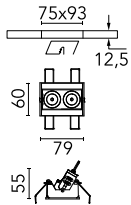

Light Shadow Adjustable No Trim 2 Spots Optic Medium

■ ■ 03.9401.14A - Black/Black

Recessed integrated luminaire with 2 LED lighting spots. Remote power supply included (220-240V).

Main specifications

Number of heads	1	Net lumen (lm)	448
Lamp category	LED	Mountings	Ceiling recessed
Power (W)	5.4W	Environment	Indoor dry location
CCT (K)	2700K		
CRI	90		

Optical

Lighting type	Direct
LED type	Power LED
Light distribution	Symmetric
Optical type	Medium
Beam angle (°)	22
Beam angle C90-270 (°)	22

Beam Angle:	22°		
h(m)	E(lx)	D(m)	
1	3066	0.39	
2	767	0.78	
3	341	1.17	
4	192	1.56	
5	123	1.95	

Luminous flux luminaire
448 lm (EXTREME CUT OFF)

Electrical

Frequency (Hz)	50/60	Insulation class	II
Voltage (V)	220.00		
Dimmable	No		
Driver	Remote included		
Emergency	Without		

Physical

Color	Black/Black	Length (mm)	79
Orientation	Adjustable		
Recessed depth (mm)	150		
Weight (kg)	0.25		
Tilt (°)	30		