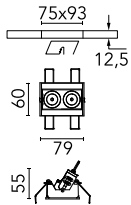

Light Shadow Adjustable No Trim 2 Spots Optic Flood

03.9418.14A - Black/Gold

Recessed integrated luminaire with 2 LED lighting spots. Remote power supply included (220-240V).

Main specifications

Number of heads	1	Net lumen (lm)	462
Lamp category	LED	Mountings	Ceiling recessed
Power (W)	5.4W	Environment	Indoor dry location
CCT (K)	3000K		
CRI	90		

Optical

Lighting type	Direct
LED type	Power LED
Light distribution	Symmetric
Optical type	Flood
Beam angle (°)	33
Beam angle C90-270 (°)	33

Beam Angle: 33°		
h(m)	E(lx)	D(m)
1	1423	0.60
2	356	1.20
3	158	1.79
4	89	2.39
5	57	2.99

Luminous flux luminaire
462 lm (EXTREME CUT OFF)

Electrical

Frequency (Hz)	50/60	Insulation class	II
Voltage (V)	220.00		
Dimmable	No		
Driver	Remote included		
Emergency	Without		

Physical

Color	Black/Gold	Length (mm)	79
Orientation	Adjustable		
Recessed depth (mm)	150		
Weight (kg)	0.25		
Tilt (°)	30		