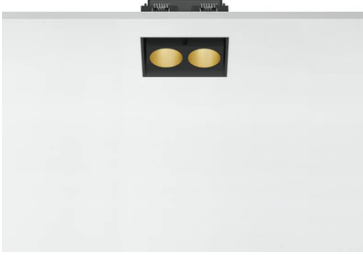

Light Shadow Adjustable No Trim 2 Spots Optic Flood

03.9418.14A - Black/Gold

Recessed integrated luminaire with 2 LED lighting spots. Remote power supply included (220-240V).

Main specifications

Number of heads	1	Net lumen (lm)	462
Lamp category	LED	Mountings	Ceiling recessed
Power (W)	5.4W	Environment	Indoor dry location
CCT (K)	3000K		
CRI	90		

Optical

Lighting type	Direct
LED type	Power LED
Light distribution	Symmetric
Optical type	Flood
Beam angle (°)	33
Beam angle C90-270 (°)	33

Beam Angle: 33°		
h(m)	E(lx)	D(m)
1	1423	0.60
2	356	1.20
3	158	1.79
4	89	2.39
5	57	2.99

Luminous flux luminaire
462 lm (EXTREME CUT OFF)

Electrical

Frequency (Hz)	50/60	Insulation class	II
Voltage (V)	220.00		
Dimmable	No		
Driver	Remote included		
Emergency	Without		

Physical

Color	Black/Gold	Length (mm)	79
Orientation	Adjustable		
Recessed depth (mm)	150		
Weight (kg)	0.25		
Tilt (°)	30		

Note

It requires a pre-installation frame, to be ordered separately.

Light Shadow Adjustable No Trim 2 Spots Optic Flood

Accessory for mounting of No Trim
continuous line.
08.0059.90

Pre-installation Frame
08.0515.00