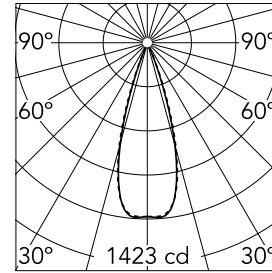

Light Shadow Adjustable No Trim 2 Spots Optic Flood

03.9418.14A - Black/Gold

Recessed integrated luminaire with 2 LED lighting spots. Remote power supply included (220-240V).

Main specifications

Number of heads	1	Net lumen (lm)	462
Lamp category	LED	Mountings	Ceiling recessed
Power (W)	5.4W	Environment	Indoor dry location
CCT (K)	3000K		
CRI	90		

Optical

Lighting type	Direct
LED type	Power LED
Light distribution	Symmetric
Optical type	Flood
Beam angle (°)	33
Beam angle C90-270 (°)	33

Beam Angle: 33°		
h(m)	E(lx)	D(m)
1	1423	0.60
2	356	1.20
3	158	1.79
4	89	2.39
5	57	2.99

Luminous flux luminaire
462 lm (EXTREME CUT OFF)

Electrical

Frequency (Hz)	50/60	Insulation class	II
Voltage (V)	220.00		
Dimmable	No		
Driver	Remote included		
Emergency	Without		

Physical

Color	Black/Gold	Length (mm)	79
Orientation	Adjustable		
Recessed depth (mm)	150		
Weight (kg)	0.25		
Tilt (°)	30		