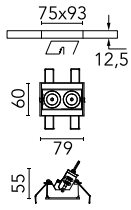

Light Shadow Adjustable No Trim 2 Spots Optic Flood

03.9417.40A - White/Chrome

Recessed integrated luminaire with 2 LED lighting spots. Remote power supply included (220-240V).

Main specifications

Number of heads	1	Net lumen (lm)	475
Lamp category	LED	Mountings	Ceiling recessed
Power (W)	5.4W	Environment	Indoor dry location
CCT (K)	3000K		
CRI	90		

Optical

Lighting type	Direct
LED type	Power LED
Light distribution	Symmetric
Optical type	Flood
Beam angle (°)	33
Beam angle C90-270 (°)	33

Beam Angle: 33°		
h(m)	E(lx)	D(m)
1	1471	0.60
2	368	1.19
3	163	1.79
4	92	2.38
5	59	2.98

Luminous flux luminaire
475 lm (EXTREME CUT OFF)

Electrical

Frequency (Hz)	50/60	Insulation class	II
Voltage (V)	220.00		
Dimmable	No		
Driver	Remote included		
Emergency	Without		

Physical

Color	White/Chrome	Length (mm)	79
Orientation	Adjustable		
Recessed depth (mm)	150		
Weight (kg)	0.25		
Tilt (°)	30		