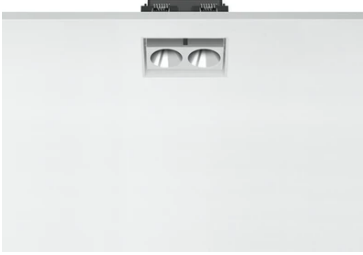

Light Shadow Adjustable No Trim 2 Spots Optic Flood

03.9417.40A - White/Chrome

Recessed integrated luminaire with 2 LED lighting spots. Remote power supply included (220-240V).

Main specifications

Number of heads	1	Net lumen (lm)	475
Lamp category	LED	Mountings	Ceiling recessed
Power (W)	5.4W	Environment	Indoor dry location
CCT (K)	3000K		
CRI	90		

Optical

Lighting type	Direct
LED type	Power LED
Light distribution	Symmetric
Optical type	Flood
Beam angle (°)	33
Beam angle C90-270 (°)	33

Beam Angle: 33°		
h(m)	E(lx)	D(m)
1	1471	0.60
2	368	1.19
3	163	1.79
4	92	2.38
5	59	2.98

Luminous flux luminaire
475 lm (EXTREME CUT OFF)

Electrical

Frequency (Hz)	50/60	Insulation class	II
Voltage (V)	220.00		
Dimmable	No		
Driver	Remote included		
Emergency	Without		

Physical

Color	White/Chrome	Length (mm)	79
Orientation	Adjustable		
Recessed depth (mm)	150		
Weight (kg)	0.25		
Tilt (°)	30		