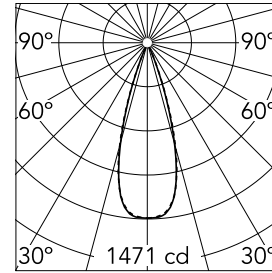

Light Shadow Adjustable No Trim 2 Spots Optic Flood

03.9417.40A - White/Chrome

Recessed integrated luminaire with 2 LED lighting spots. Remote power supply included (220-240V).

Main specifications

Number of heads	1	Net lumen (lm)	475
Lamp category	LED	Mountings	Ceiling recessed
Power (W)	5.4W	Environment	Indoor dry location
CCT (K)	3000K		
CRI	90		

Optical

Lighting type	Direct
LED type	Power LED
Light distribution	Symmetric
Optical type	Flood
Beam angle (°)	33
Beam angle C90-270 (°)	33

Beam Angle: 33°		
h(m)	E(lx)	D(m)
1	1471	0.60
2	368	1.19
3	163	1.79
4	92	2.38
5	59	2.98

Luminous flux luminaire
475 lm (EXTREME CUT OFF)

Electrical

Frequency (Hz)	50/60	Insulation class	II
Voltage (V)	220.00		
Dimmable	No		
Driver	Remote included		
Emergency	Without		

Physical

Color	White/Chrome	Length (mm)	79
Orientation	Adjustable		
Recessed depth (mm)	150		
Weight (kg)	0.25		
Tilt (°)	30		