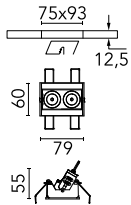

Light Shadow Adjustable No Trim 2 Spots Optic Flood

03.9415.40A - White/White

Recessed integrated luminaire with 2 LED lighting spots. Remote power supply included (220-240V).

Main specifications

Number of heads	1	Net lumen (lm)	468
Lamp category	LED	Mountings	Ceiling recessed
Power (W)	5.4W	Environment	Indoor
CCT (K)	3000K		
CRI	90		

Optical

Lighting type	Direct
LED type	Power LED
Light distribution	Symmetric
Optical type	Flood
Beam angle (°)	33
Beam angle C90-270 (°)	33

Beam Angle: 33°

h(m)	E(lx)	D(m)
1	1459	0.59
2	365	1.18
3	162	1.78
4	91	2.37
5	58	2.96

Luminous flux luminaire
468 lm (EXTREME CUT OFF)

Electrical

Frequency (Hz)	50/60	Emergency	Without
Voltage (V)	220.00	Insulation class	II
Dimmable	No		
Driver	Remote		
Driver type	Electronic		

Physical

Color	White/White	Length (mm)	79
Orientation	Adjustable		
Recessed depth (mm)	150		
Weight (kg)	0.25		
Tilt (°)	30		