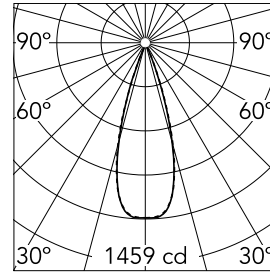

Light Shadow Adjustable No Trim 2 Spots Optic Flood

03.9415.40A - White/White

Recessed integrated luminaire with 2 LED lighting spots. Remote power supply included (220-240V).

Main specifications

Number of heads	1	Net lumen (lm)	468
Lamp category	LED	Mountings	Ceiling recessed
Power (W)	5.4W	Environment	Indoor
CCT (K)	3000K		
CRI	90		

Optical

Lighting type	Direct
LED type	Power LED
Light distribution	Symmetric
Optical type	Flood
Beam angle (°)	33
Beam angle C90-270 (°)	33

Beam Angle: 33°

h(m)	E(lx)	D(m)
1	1459	0.59
2	365	1.18
3	162	1.78
4	91	2.37
5	58	2.96

Luminous flux luminaire
468 lm (EXTREME CUT OFF)

Electrical

Frequency (Hz)	50/60	Emergency	Without
Voltage (V)	220.00	Insulation class	II
Dimmable	No		
Driver	Remote		
Driver type	Electronic		

Physical

Color	White/White	Length (mm)	79
Orientation	Adjustable		
Recessed depth (mm)	150		
Weight (kg)	0.25		
Tilt (°)	30		