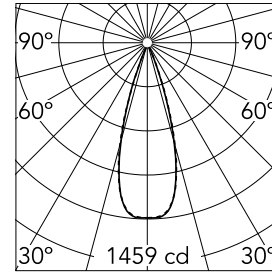

### Main specifications

<b>Number of heads</b>	1	<b>Net lumen (lm)</b>	468
<b>Lamp category</b>	LED	<b>Mountings</b>	Ceiling recessed
<b>Power (W)</b>	5.4W	<b>Environment</b>	Indoor dry location
<b>CCT (K)</b>	3000K		
<b>CRI</b>	90		

### Optical

<b>Lighting type</b>	Direct
<b>LED type</b>	Power LED
<b>Light distribution</b>	Symmetric
<b>Optical type</b>	Flood
<b>Beam angle (°)</b>	33
<b>Beam angle C90-270 (°)</b>	33

Beam Angle: 33°

h(m)	E(lx)	D(m)
1	1459	0.59
2	365	1.18
3	162	1.78
4	91	2.37
5	58	2.96

Luminous flux luminaire  
468 lm (EXTREME CUT OFF)

### Physical

<b>Color</b>	Black/White	<b>Length (mm)</b>	79
<b>Orientation</b>	Adjustable		
<b>Recessed depth (mm)</b>	150		
<b>Weight (kg)</b>	0.25		
<b>Tilt (°)</b>	30		