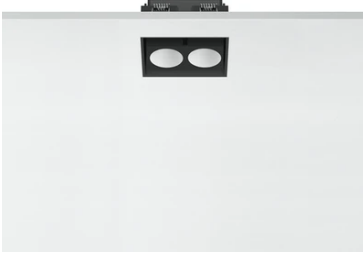

## Light Shadow Adjustable No Trim 2 Spots Optic Flood

■ □ 03.9415.14A - Black/White

Recessed integrated luminaire with 2 LED lighting spots. Remote power supply included (220-240V).

### Main specifications

<b>Number of heads</b>	1	<b>Net lumen (lm)</b>	468
<b>Lamp category</b>	LED	<b>Mountings</b>	Ceiling recessed
<b>Power (W)</b>	5.4W	<b>Environment</b>	Indoor dry location
<b>CCT (K)</b>	3000K		
<b>CRI</b>	90		

Luminous flux luminaire  
468 lm (EXTREME CUT OFF)

### Physical

<b>Color</b>	Black/White	<b>Length (mm)</b>	79
<b>Orientation</b>	Adjustable		
<b>Recessed depth (mm)</b>	150		
<b>Weight (kg)</b>	0.25		
<b>Tilt (°)</b>	30		