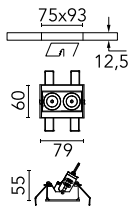

## Light Shadow Adjustable No Trim 2 Spots Optic Flood

■ □ 03.9415.14A - Black/White

Recessed integrated luminaire with 2 LED lighting spots. Remote power supply included (220-240V).

### Main specifications

<b>Number of heads</b>	1	<b>Net lumen (lm)</b>	468
<b>Lamp category</b>	LED	<b>Mountings</b>	Ceiling recessed
<b>Power (W)</b>	5.4W	<b>Environment</b>	Indoor dry location
<b>CCT (K)</b>	3000K		
<b>CRI</b>	90		

### Physical

<b>Color</b>	Black/White	<b>Length (mm)</b>	79
<b>Orientation</b>	Adjustable		
<b>Recessed depth (mm)</b>	150		
<b>Weight (kg)</b>	0.25		
<b>Tilt (°)</b>	30		