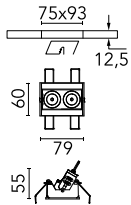

Light Shadow Adjustable No Trim 2 Spots Optic Flood

03.9408.40A - White/Gold

Recessed integrated luminaire with 2 LED lighting spots. Remote power supply included (220-240V).

Main specifications

Number of heads	1	Net lumen (lm)	441
Lamp category	LED	Mountings	Ceiling recessed
Power (W)	5.4W	Environment	Indoor dry location
CCT (K)	2700K		
CRI	90		

Optical

Lighting type	Direct
LED type	Power LED
Light distribution	Symmetric
Optical type	Flood
Beam angle (°)	33
Beam angle C90-270 (°)	33

Beam Angle: 33°		
h(m)	E(lx)	D(m)
1	1358	0.60
2	340	1.20
3	151	1.79
4	85	2.39
5	54	2.99

Luminous flux luminaire
441 lm (EXTREME CUT OFF)

Electrical

Frequency (Hz)	50/60	Insulation class	II
Voltage (V)	220.00		
Dimmable	No		
Driver	Remote included		
Emergency	Without		

Physical

Color	White/Gold	Length (mm)	79
Orientation	Adjustable		
Recessed depth (mm)	150		
Weight (kg)	0.25		
Tilt (°)	30		