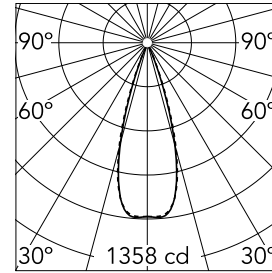

Light Shadow Adjustable No Trim 2 Spots Optic Flood

03.9408.40A - White/Gold

Recessed integrated luminaire with 2 LED lighting spots. Remote power supply included (220-240V).

Main specifications

Number of heads	1	Net lumen (lm)	441
Lamp category	LED	Mountings	Ceiling recessed
Power (W)	5.4W	Environment	Indoor dry location
CCT (K)	2700K		
CRI	90		

Optical

Lighting type	Direct
LED type	Power LED
Light distribution	Symmetric
Optical type	Flood
Beam angle (°)	33
Beam angle C90-270 (°)	33

Beam Angle: 33°		
h(m)	E(lx)	D(m)
1	1358	0.60
2	340	1.20
3	151	1.79
4	85	2.39
5	54	2.99

Luminous flux luminaire
441 lm (EXTREME CUT OFF)

Electrical

Frequency (Hz)	50/60	Insulation class	II
Voltage (V)	220.00		
Dimmable	No		
Driver	Remote included		
Emergency	Without		

Physical

Color	White/Gold	Length (mm)	79
Orientation	Adjustable		
Recessed depth (mm)	150		
Weight (kg)	0.25		
Tilt (°)	30		