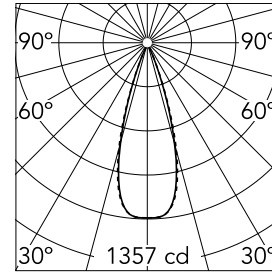

Light Shadow Adjustable No Trim 2 Spots Optic Flood

03.9406.40A - White/Black

Recessed integrated luminaire with 2 LED lighting spots. Remote power supply included (220-240V).

Main specifications

Number of heads	1	Net lumen (lm)	434
Lamp category	LED	Mountings	Ceiling recessed
Power (W)	5.4W	Environment	Indoor
CCT (K)	2700K		
CRI	90		

Optical

Lighting type	Direct
LED type	Power LED
Light distribution	Symmetric
Optical type	Flood
Beam angle (°)	33
Beam angle C90-270 (°)	33

Beam Angle:	33°		
h(m)	E(lx)	D(m)	
1	1357	0.60	
2	339	1.19	
3	151	1.79	
4	85	2.39	
5	54	2.99	

Luminous flux luminaire
434 lm (EXTREME CUT OFF)

Electrical

Frequency (Hz)	50/60	Emergency	Without
Voltage (V)	220.00	Insulation class	II
Dimmable	No		
Driver	Remote		
Driver type	Electronic		

Physical

Color	White/Black	Length (mm)	79
Orientation	Adjustable		
Recessed depth (mm)	150		
Weight (kg)	0.25		
Tilt (°)	30		