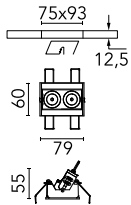

Light Shadow Adjustable No Trim 2 Spots Optic Flood

03.9406.40A - White/Black

Recessed integrated luminaire with 2 LED lighting spots. Remote power supply included (220-240V).

Main specifications

Number of heads	1	Net lumen (lm)	434
Lamp category	LED	Mountings	Ceiling recessed
Power (W)	5.4W	Environment	Indoor
CCT (K)	2700K		
CRI	90		

Optical

Lighting type	Direct
LED type	Power LED
Light distribution	Symmetric
Optical type	Flood
Beam angle (°)	33
Beam angle C90-270 (°)	33

Beam Angle:	33°		
h(m)	E(lx)	D(m)	
1	1357	0.60	
2	339	1.19	
3	151	1.79	
4	85	2.39	
5	54	2.99	

Luminous flux luminaire
434 lm (EXTREME CUT OFF)

Electrical

Frequency (Hz)	50/60	Emergency	Without
Voltage (V)	220.00	Insulation class	II
Dimmable	No		
Driver	Remote		
Driver type	Electronic		

Physical

Color	White/Black	Length (mm)	79
Orientation	Adjustable		
Recessed depth (mm)	150		
Weight (kg)	0.25		
Tilt (°)	30		