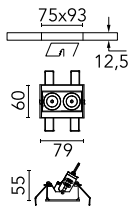

Note

It requires a pre-installation frame, to be ordered separately.