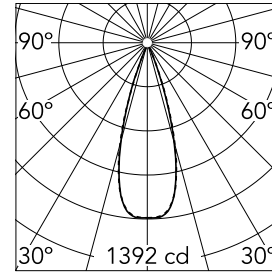

## Light Shadow Adjustable No Trim 2 Spots Optic Flood

03.9405.40A - White/White

Recessed integrated luminaire with 2 LED lighting spots. Remote power supply included (220-240V).

### Optical

<b>Lighting type</b>	Direct
<b>LED type</b>	Power LED
<b>Light distribution</b>	Symmetric
<b>Optical type</b>	Flood
<b>Beam angle (°)</b>	33
<b>Beam angle C90-270 (°)</b>	33

<b>Beam Angle:</b>	33°		
<b>h(m)</b>	<b>E(lx)</b>	<b>D(m)</b>	
1	1392	0.59	
2	348	1.18	
3	155	1.78	
4	87	2.37	
5	56	2.96	

Luminous flux luminaire  
447 lm (EXTREME CUT OFF)

### Physical

<b>Color</b>	White/White	<b>Length (mm)</b>	79
<b>Orientation</b>	Adjustable		
<b>Recessed depth (mm)</b>	150		
<b>Weight (kg)</b>	0.25		
<b>Tilt (°)</b>	30		