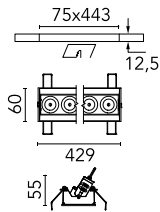

Light Shadow Adjustable No Trim 12 Spots Optic Wide Flood

03.7381.14A - Black/Gold

Recessed integrated luminaire with 12 LED lighting spots. Remote power supply included (220-240V).

Main specifications

Number of heads	1	Net lumen (lm)	2742
Lamp category	LED	Mountings	Ceiling recessed
Power (W)	32.4W	Environment	Indoor dry location
CCT (K)	3000K		
CRI	90		

Optical

Lighting type	Direct
LED type	Power LED
Light distribution	Symmetric
Optical type	Wide flood
Beam angle (°)	46
Beam angle C90-270 (°)	46

Beam Angle:	46°		
h(m)	E(lx)	D(m)	
1	5049	0.84	
2	1262	1.69	
3	561	2.53	
4	316	3.38	
5	202	4.22	

Luminous flux luminaire
2742 lm (EXTREME CUT OFF)

Electrical

Frequency (Hz)	50/60	Insulation class	II
Voltage (V)	220.00		
Dimmable	No		
Driver	Remote included		
Emergency	Without		

Physical

Color	Black/Gold	Length (mm)	429
Orientation	Adjustable		
Recessed depth (mm)	75		
Weight (kg)	0.66		
Tilt (°)	30		

Note

It requires a pre-installation frame, to be ordered separately.

Light Shadow Adjustable No Trim 12 Spots Optic Wide Flood

Accessory for mounting of No Trim
continuous line.
08.0059.90

Pre-installation Frame
08.0518.00