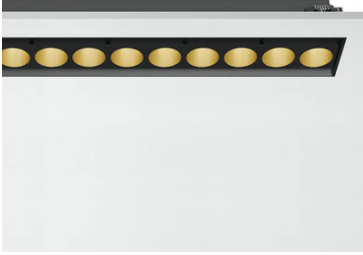

Light Shadow Adjustable No Trim 12 Spots Optic Wide Flood

03.7381.14A - Black/Gold

Recessed integrated luminaire with 12 LED lighting spots. Remote power supply included (220-240V).

Main specifications

Number of heads	1	Net lumen (lm)	2742
Lamp category	LED	Mountings	Ceiling recessed
Power (W)	32.4W	Environment	Indoor dry location
CCT (K)	3000K		
CRI	90		

Optical

Lighting type	Direct
LED type	Power LED
Light distribution	Symmetric
Optical type	Wide flood
Beam angle (°)	46
Beam angle C90-270 (°)	46

Beam Angle:	46°		
h(m)	E(lx)	D(m)	
1	5049	0.84	
2	1262	1.69	
3	561	2.53	
4	316	3.38	
5	202	4.22	

Luminous flux luminaire
2742 lm (EXTREME CUT OFF)

Electrical

Frequency (Hz)	50/60	Insulation class	II
Voltage (V)	220.00		
Dimmable	No		
Driver	Remote included		
Emergency	Without		

Physical

Color	Black/Gold	Length (mm)	429
Orientation	Adjustable		
Recessed depth (mm)	75		
Weight (kg)	0.66		
Tilt (°)	30		

Note

It requires a pre-installation frame, to be ordered separately.

Light Shadow Adjustable No Trim 12 Spots Optic Wide Flood

Accessory for mounting of No Trim
continuous line.
08.0059.90

Pre-installation Frame
08.0518.00