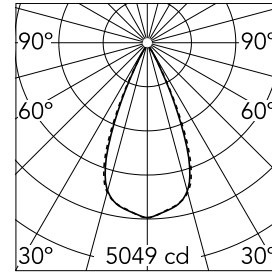

Light Shadow Adjustable No Trim 12 Spots Optic Wide Flood

03.7381.14A - Black/Gold

Recessed integrated luminaire with 12 LED lighting spots. Remote power supply included (220-240V).

Main specifications

Number of heads	1	Net lumen (lm)	2742
Lamp category	LED	Mountings	Ceiling recessed
Power (W)	32.4W	Environment	Indoor dry location
CCT (K)	3000K		
CRI	90		

Optical

Lighting type	Direct
LED type	Power LED
Light distribution	Symmetric
Optical type	Wide flood
Beam angle (°)	46
Beam angle C90-270 (°)	46

Beam Angle:	46°		
h(m)	E(lx)	D(m)	
1	5049	0.84	
2	1262	1.69	
3	561	2.53	
4	316	3.38	
5	202	4.22	

Luminous flux luminaire
2742 lm (EXTREME CUT OFF)

Electrical

Frequency (Hz)	50/60	Insulation class	II
Voltage (V)	220.00		
Dimmable	No		
Driver	Remote included		
Emergency	Without		

Physical

Color	Black/Gold	Length (mm)	429
Orientation	Adjustable		
Recessed depth (mm)	75		
Weight (kg)	0.66		
Tilt (°)	30		