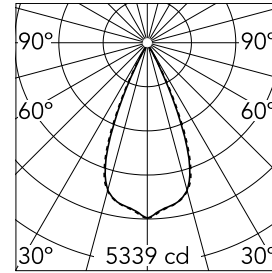

### Main specifications

<b>Number of heads</b>	1	<b>Net lumen (lm)</b>	2815
<b>Lamp category</b>	LED	<b>Mountings</b>	Ceiling recessed
<b>Power (W)</b>	32.4W	<b>Environment</b>	Indoor
<b>CCT (K)</b>	3000K		
<b>CRI</b>	90		

### Optical

<b>Lighting type</b>	Direct
<b>LED type</b>	Power LED
<b>Light distribution</b>	Symmetric
<b>Optical type</b>	Wide flood
<b>Beam angle (°)</b>	46
<b>Beam angle C90-270 (°)</b>	46

<b>Beam Angle:</b>	46°		
<b>h(m)</b>	<b>E(lx)</b>	<b>D(m)</b>	
1	5339	0.84	
2	1335	1.69	
3	593	2.53	
4	334	3.38	
5	214	4.22	

Luminous flux luminaire  
2815 lm (EXTREME CUT OFF)

### Physical

<b>Color</b>	Black/Black	<b>Length (mm)</b>	429
<b>Orientation</b>	Adjustable		
<b>Recessed depth (mm)</b>	75		
<b>Weight (kg)</b>	0.66		
<b>Tilt (°)</b>	30		