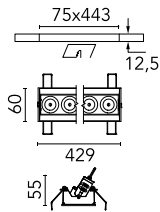

## Light Shadow Adjustable No Trim 12 Spots Optic Wide Flood

03.7379.14A - Black/Black

Recessed integrated luminaire with 12 LED lighting spots. Remote power supply included (220-240V).

### Main specifications

<b>Number of heads</b>	1	<b>Net lumen (lm)</b>	2815
<b>Lamp category</b>	LED	<b>Mountings</b>	Ceiling recessed
<b>Power (W)</b>	32.4W	<b>Environment</b>	Indoor
<b>CCT (K)</b>	3000K		
<b>CRI</b>	90		

### Physical

<b>Color</b>	Black/Black	<b>Length (mm)</b>	429
<b>Orientation</b>	Adjustable		
<b>Recessed depth (mm)</b>	75		
<b>Weight (kg)</b>	0.66		
<b>Tilt (°)</b>	30		