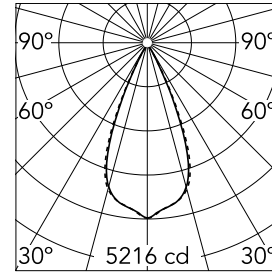

## Light Shadow Adjustable No Trim 12 Spots Optic Wide Flood

03.7378.40A - White/White

Recessed integrated luminaire with 12 LED lighting spots. Remote power supply included (220-240V).

### Main specifications

<b>Number of heads</b>	1	<b>Net lumen (lm)</b>	2799
<b>Lamp category</b>	LED	<b>Mountings</b>	Ceiling recessed
<b>Power (W)</b>	32.4W	<b>Environment</b>	Indoor dry location
<b>CCT (K)</b>	3000K		
<b>CRI</b>	90		

### Optical

<b>Lighting type</b>	Direct
<b>LED type</b>	Power LED
<b>Light distribution</b>	Symmetric
<b>Optical type</b>	Wide flood
<b>Beam angle (°)</b>	45
<b>Beam angle C90-270 (°)</b>	45

Beam Angle: 45°		
h(m)	E(lx)	D(m)
1	5216	0.83
2	1304	1.67
3	580	2.50
4	326	3.34
5	209	4.17

### Physical

<b>Color</b>	White/White	<b>Length (mm)</b>	429
<b>Orientation</b>	Adjustable		
<b>Recessed depth (mm)</b>	75		
<b>Weight (kg)</b>	0.66		
<b>Tilt (°)</b>	30		