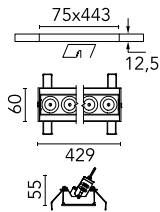

Electrical

Frequency (Hz)	50/60	Insulation class	II
Voltage (V)	220.00		
Dimmable	No		
Driver	Remote included		
Emergency	Without		

Physical

Color	White/White	Length (mm)	429
Orientation	Adjustable		
Recessed depth (mm)	75		
Weight (kg)	0.66		
Tilt (°)	30