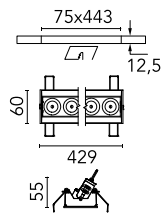

Electrical

Frequency (Hz)	50/60	Insulation class	II
Voltage (V)	220.00		
Dimmable	No		
Driver	Remote included		
Emergency	Without		

Physical

Color	White/Chrome	Length (mm)	429
Orientation	Adjustable		
Recessed depth (mm)	75		
Weight (kg)	0.66		
Tilt (°)	30