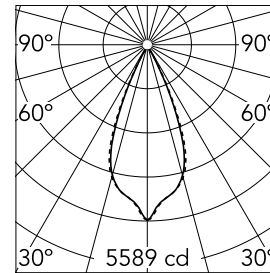

## Light Shadow Adjustable No Trim 12 Spots Optic Wide Flood

03.7376.40A - White/Chrome

Recessed integrated luminaire with 12 LED lighting spots. Remote power supply included (220-240V).

### Optical

<b>Lighting type</b>	Direct
<b>LED type</b>	Power LED
<b>Light distribution</b>	Symmetric
<b>Optical type</b>	Wide flood
<b>Beam angle (°)</b>	44
<b>Beam angle C90-270 (°)</b>	44

<b>Beam Angle:</b>	44°		
<b>h(m)</b>	<b>E(lx)</b>	<b>D(m)</b>	
1	5589	0.80	
2	1397	1.60	
3	621	2.40	
4	349	3.19	
5	224	3.99	

### Physical

<b>Color</b>	White/Chrome	<b>Length (mm)</b>	429
<b>Orientation</b>	Adjustable		
<b>Recessed depth (mm)</b>	75		
<b>Weight (kg)</b>	0.66		
<b>Tilt (°)</b>	30		