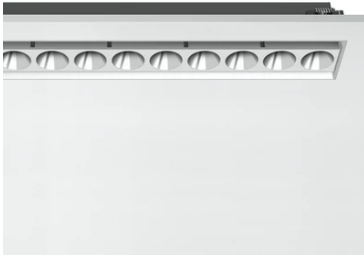

## Light Shadow Adjustable No Trim 12 Spots Optic Wide Flood

03.7376.40A - White/Chrome

Recessed integrated luminaire with 12 LED lighting spots. Remote power supply included (220-240V).

### Main specifications

<b>Number of heads</b>	1	<b>Net lumen (lm)</b>	2681
<b>Lamp category</b>	LED	<b>Mountings</b>	Ceiling recessed
<b>Power (W)</b>	32.4W	<b>Environment</b>	Indoor dry location
<b>CCT (K)</b>	2700K		
<b>CRI</b>	90		

### Physical

<b>Color</b>	White/Chrome	<b>Length (mm)</b>	429
<b>Orientation</b>	Adjustable		
<b>Recessed depth (mm)</b>	75		
<b>Weight (kg)</b>	0.66		
<b>Tilt (°)</b>	30		