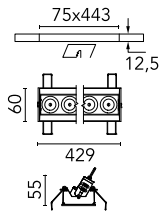

Light Shadow Adjustable No Trim 12 Spots Optic Wide Flood

03.7376.14A - Black/Chrome

Recessed integrated luminaire with 12 LED lighting spots. Remote power supply included (220-240V).

Main specifications

Number of heads	1	Net lumen (lm)	2681
Lamp category	LED	Mountings	Ceiling recessed
Power (W)	32.4W	Environment	Indoor dry location
CCT (K)	2700K		
CRI	90		

Optical

Lighting type	Direct
LED type	Power LED
Light distribution	Symmetric
Optical type	Wide flood
Beam angle (°)	44
Beam angle C90-270 (°)	44

Beam Angle:	44°		
h(m)	E(lx)	D(m)	
1	5589	0.80	
2	1397	1.60	
3	621	2.40	
4	349	3.19	
5	224	3.99	

Luminous flux luminaire
2681 lm (EXTREME CUT OFF)

Electrical

Frequency (Hz)	50/60	Insulation class	II
Voltage (V)	220.00		
Dimmable	No		
Driver	Remote included		
Emergency	Without		

Physical

Color	Black/Chrome	Length (mm)	429
Orientation	Adjustable		
Recessed depth (mm)	75		
Weight (kg)	0.66		
Tilt (°)	30		

Note

It requires a pre-installation frame, to be ordered separately.

Light Shadow Adjustable No Trim 12 Spots Optic Wide Flood