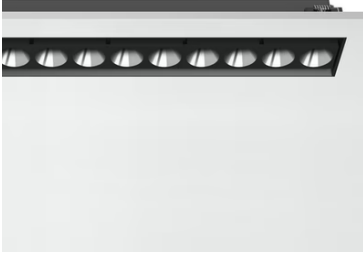

Light Shadow Adjustable No Trim 12 Spots Optic Wide Flood

03.7376.14A - Black/Chrome

Recessed integrated luminaire with 12 LED lighting spots. Remote power supply included (220-240V).

Main specifications

Number of heads	1	Net lumen (lm)	2681
Lamp category	LED	Mountings	Ceiling recessed
Power (W)	32.4W	Environment	Indoor dry location
CCT (K)	2700K		
CRI	90		

Optical

Lighting type	Direct
LED type	Power LED
Light distribution	Symmetric
Optical type	Wide flood
Beam angle (°)	44
Beam angle C90-270 (°)	44

Physical

Color	Black/Chrome	Length (mm)	429
Orientation	Adjustable		
Recessed depth (mm)	75		
Weight (kg)	0.66		
Tilt (°)	30		

Note

It requires a pre-installation frame, to be ordered separately.

Light Shadow Adjustable No Trim 12 Spots Optic Wide Flood