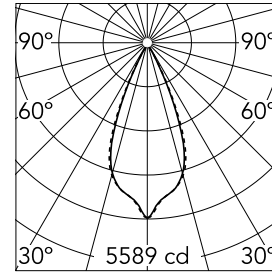

Light Shadow Adjustable No Trim 12 Spots Optic Wide Flood

03.7376.14A - Black/Chrome

Recessed integrated luminaire with 12 LED lighting spots. Remote power supply included (220-240V).

Main specifications

Number of heads	1	Net lumen (lm)	2681
Lamp category	LED	Mountings	Ceiling recessed
Power (W)	32.4W	Environment	Indoor dry location
CCT (K)	2700K		
CRI	90		

Optical

Lighting type	Direct
LED type	Power LED
Light distribution	Symmetric
Optical type	Wide flood
Beam angle (°)	44
Beam angle C90-270 (°)	44

Physical

Color	Black/Chrome	Length (mm)	429
Orientation	Adjustable		
Recessed depth (mm)	75		
Weight (kg)	0.66		
Tilt (°)	30		

Note

It requires a pre-installation frame, to be ordered separately.

Light Shadow Adjustable No Trim 12 Spots Optic Wide Flood