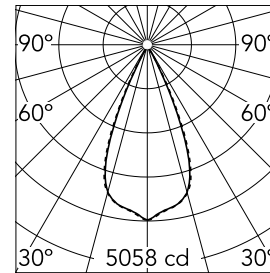

Light Shadow Adjustable No Trim 12 Spots Optic Wide Flood

■ ■ 03.7375.14A - Black/Black

Recessed integrated luminaire with 12 LED lighting spots. Remote power supply included (220-240V).

Main specifications

Number of heads	1	Net lumen (lm)	2666
Lamp category	LED	Mountings	Ceiling recessed
Power (W)	32.4W	Environment	Indoor dry location
CCT (K)	2700K		
CRI	90		

Optical

Lighting type	Direct
LED type	Power LED
Light distribution	Symmetric
Optical type	Wide flood
Beam angle (°)	46
Beam angle C90-270 (°)	46

Physical

Color	Black/Black	Length (mm)	429
Orientation	Adjustable		
Recessed depth (mm)	75		
Weight (kg)	0.66		
Tilt (°)	30		

Note

It requires a pre-installation frame, to be ordered separately.

Light Shadow Adjustable No Trim 12 Spots Optic Wide Flood