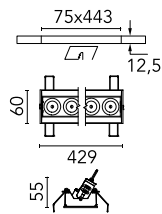

Light Shadow Adjustable No Trim 12 Spots Optic Wide Flood

■ ■ 03.7375.14A - Black/Black

Recessed integrated luminaire with 12 LED lighting spots. Remote power supply included (220-240V).

Main specifications

Number of heads	1	Net lumen (lm)	2666
Lamp category	LED	Mountings	Ceiling recessed
Power (W)	32.4W	Environment	Indoor dry location
CCT (K)	2700K		
CRI	90		

Optical

Lighting type	Direct
LED type	Power LED
Light distribution	Symmetric
Optical type	Wide flood
Beam angle (°)	46
Beam angle C90-270 (°)	46

Beam Angle: 46°		
h(m)	E(lx)	D(m)
1	5058	0.84
2	1264	1.69
3	562	2.53
4	316	3.38
5	202	4.22

Luminous flux luminaire
2666 lm (EXTREME CUT OFF)

Electrical

Frequency (Hz)	50/60	Insulation class	II
Voltage (V)	220.00		
Dimmable	No		
Driver	Remote included		
Emergency	Without		

Physical

Color	Black/Black	Length (mm)	429
Orientation	Adjustable		
Recessed depth (mm)	75		
Weight (kg)	0.66		
Tilt (°)	30		

Note

It requires a pre-installation frame, to be ordered separately.

Light Shadow Adjustable No Trim 12 Spots Optic Wide Flood