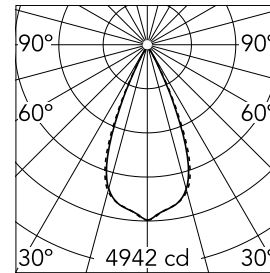

Light Shadow Adjustable No Trim 12 Spots Optic Wide Flood

03.7374.40A - White/White

Recessed integrated luminaire with 12 LED lighting spots. Remote power supply included (220-240V).

Main specifications

Number of heads	1	Net lumen (lm)	2652
Lamp category	LED	Mountings	Ceiling recessed
Power (W)	32.4W	Environment	Indoor dry location
CCT (K)	2700K		
CRI	90		

Optical

Lighting type	Direct
LED type	Power LED
Light distribution	Symmetric
Optical type	Wide flood
Beam angle (°)	45
Beam angle C90-270 (°)	45

Beam Angle:	45°		
h(m)	E(lx)	D(m)	
1	4942	0.83	
2	1235	1.67	
3	549	2.50	
4	309	3.34	
5	198	4.17	

Luminous flux luminaire
2652 lm (EXTREME CUT OFF)

Electrical

Frequency (Hz)	50/60	Insulation class	II
Voltage (V)	220.00		
Dimmable	No		
Driver	Remote included		
Emergency	Without		

Physical

Color	White/White	Length (mm)	429
Orientation	Adjustable		
Recessed depth (mm)	75		
Weight (kg)	0.66		
Tilt (°)	30		