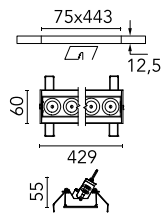

Optical

Lighting type	Direct
LED type	Power LED
Light distribution	Symmetric
Optical type	Wide flood
Beam angle (°)	45
Beam angle C90-270 (°)	45

Beam Angle:	45°		
h(m)	E(lx)	D(m)	
1	4942	0.83	
2	1235	1.67	
3	549	2.50	
4	309	3.34	
5	198	4.17	

Luminous flux luminaire
2652 lm (EXTREME CUT OFF)

Electrical

Frequency (Hz)	50/60	Insulation class	II
Voltage (V)	220.00		
Dimmable	No		
Driver	Remote included		
Emergency	Without		

Physical

Color	White/White	Length (mm)	429
Orientation	Adjustable		
Recessed depth (mm)	75		
Weight (kg)	0.66		
Tilt (°)	30		

Note

It requires a pre-installation frame, to be ordered separately.

Light Shadow Adjustable No Trim 12 Spots Optic Wide Flood

Accessory for mounting of No Trim
continuous line.
08.0059.90

Pre-installation Frame
08.0518.00