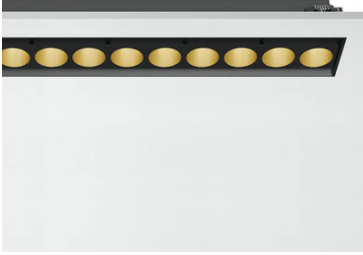

Light Shadow Adjustable No Trim 12 Spots Optic Spot

03.8947.14A - Black/Gold

Recessed integrated luminaire with 12 LED lighting spots. Remote power supply included (220-240V).

Main specifications

Number of heads	1	Net lumen (lm)	2817
Lamp category	LED	Mountings	Ceiling recessed
Power (W)	32.4W	Environment	Indoor
CCT (K)	3000K		
CRI	90		

Optical

Lighting type	Direct
LED type	Power LED
Light distribution	Symmetric
Optical type	Spot
Beam angle (°)	10
Beam angle C90-270 (°)	10

Beam Angle:	10°		
	h(m)	E(lx)	D(m)
1	49848	0.18	
2	12462	0.36	
3	5539	0.55	
4	3116	0.73	
5	1994	0.91	

Luminous flux luminaire
2817 lm (EXTREME CUT OFF)

Electrical

Frequency (Hz)	50/60	Emergency	Without
Voltage (V)	220.00	Insulation class	II
Dimmable	No		
Driver	Remote		
Driver type	Electronic		

Physical

Color	Black/Gold	Length (mm)	429
Orientation	Adjustable		
Recessed depth (mm)	75		
Weight (kg)	0.66		
Tilt (°)	30		