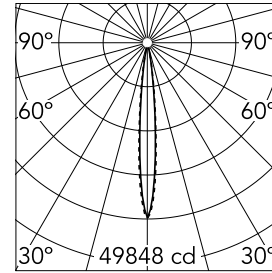

Light Shadow Adjustable No Trim 12 Spots Optic Spot

03.8947.14A - Black/Gold

Recessed integrated luminaire with 12 LED lighting spots. Remote power supply included (220-240V).

Main specifications

Number of heads	1	Net lumen (lm)	2817
Lamp category	LED	Mountings	Ceiling recessed
Power (W)	32.4W	Environment	Indoor
CCT (K)	3000K		
CRI	90		

Optical

Lighting type	Direct
LED type	Power LED
Light distribution	Symmetric
Optical type	Spot
Beam angle (°)	10
Beam angle C90-270 (°)	10

Beam Angle:	10°		
	h(m)	E(lx)	D(m)
1	49848	0.18	
2	12462	0.36	
3	5539	0.55	
4	3116	0.73	
5	1994	0.91	

Luminous flux luminaire
2817 lm (EXTREME CUT OFF)

Electrical

Frequency (Hz)	50/60	Emergency	Without
Voltage (V)	220.00	Insulation class	II
Dimmable	No		
Driver	Remote		
Driver type	Electronic		

Physical

Color	Black/Gold	Length (mm)	429
Orientation	Adjustable		
Recessed depth (mm)	75		
Weight (kg)	0.66		
Tilt (°)	30		