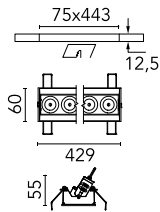

Light Shadow Adjustable No Trim 12 Spots Optic Spot

03.8947.14A - Black/Gold

Recessed integrated luminaire with 12 LED lighting spots. Remote power supply included (220-240V).

Main specifications

Number of heads	1	Net lumen (lm)	2817
Lamp category	LED	Mountings	Ceiling recessed
Power (W)	32.4W	Environment	Indoor
CCT (K)	3000K		
CRI	90		

Optical

Lighting type	Direct
LED type	Power LED
Light distribution	Symmetric
Optical type	Spot
Beam angle (°)	10
Beam angle C90-270 (°)	10

Beam Angle:	10°		
	h(m)	E(lx)	D(m)
1	49848	0.18	
2	12462	0.36	
3	5539	0.55	
4	3116	0.73	
5	1994	0.91	

Luminous flux luminaire
2817 lm (EXTREME CUT OFF)

Electrical

Frequency (Hz)	50/60	Emergency	Without
Voltage (V)	220.00	Insulation class	II
Dimmable	No		
Driver	Remote		
Driver type	Electronic		

Physical

Color	Black/Gold	Length (mm)	429
Orientation	Adjustable		
Recessed depth (mm)	75		
Weight (kg)	0.66		
Tilt (°)	30		