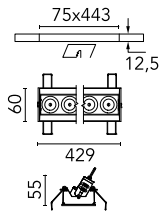

## Light Shadow Adjustable No Trim 12 Spots Optic Spot

03.8946.40A - White/Chrome

Recessed integrated luminaire with 12 LED lighting spots. Remote power supply included (220-240V).

### Optical

<b>Lighting type</b>	Direct
<b>LED type</b>	Power LED
<b>Light distribution</b>	Symmetric
<b>Optical type</b>	Spot
<b>Beam angle (°)</b>	10
<b>Beam angle C90-270 (°)</b>	10

<b>Beam Angle:</b>	10°		
	<b>h(m)</b>	<b>E(lx)</b>	<b>D(m)</b>
1	50870	0.18	
2	12718	0.36	
3	5652	0.55	
4	3179	0.73	
5	2035	0.91	

### Physical

<b>Color</b>	White/Chrome	<b>Length (mm)</b>	429
<b>Orientation</b>	Adjustable		
<b>Recessed depth (mm)</b>	75		
<b>Weight (kg)</b>	0.66		
<b>Tilt (°)</b>	30		