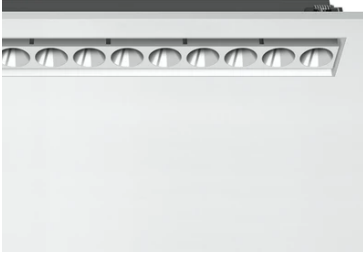

## Light Shadow Adjustable No Trim 12 Spots Optic Spot

03.8946.40A - White/Chrome

Recessed integrated luminaire with 12 LED lighting spots. Remote power supply included (220-240V).

### Main specifications

<b>Number of heads</b>	1	<b>Net lumen (lm)</b>	2888
<b>Lamp category</b>	LED	<b>Mountings</b>	Ceiling recessed
<b>Power (W)</b>	32.4W	<b>Environment</b>	Indoor
<b>CCT (K)</b>	3000K		
<b>CRI</b>	90		

### Physical

<b>Color</b>	White/Chrome	<b>Length (mm)</b>	429
<b>Orientation</b>	Adjustable		
<b>Recessed depth (mm)</b>	75		
<b>Weight (kg)</b>	0.66		
<b>Tilt (°)</b>	30		