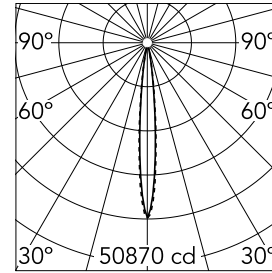

## Light Shadow Adjustable No Trim 12 Spots Optic Spot

03.8946.40A - White/Chrome

Recessed integrated luminaire with 12 LED lighting spots. Remote power supply included (220-240V).

### Optical

<b>Lighting type</b>	Direct
<b>LED type</b>	Power LED
<b>Light distribution</b>	Symmetric
<b>Optical type</b>	Spot
<b>Beam angle (°)</b>	10
<b>Beam angle C90-270 (°)</b>	10

<b>Beam Angle:</b>	10°		
	<b>h(m)</b>	<b>E(lx)</b>	<b>D(m)</b>
1	50870	0.18	
2	12718	0.36	
3	5652	0.55	
4	3179	0.73	
5	2035	0.91	

Luminous flux luminaire  
2888 lm (EXTREME CUT OFF)

### Physical

<b>Color</b>	White/Chrome	<b>Length (mm)</b>	429
<b>Orientation</b>	Adjustable		
<b>Recessed depth (mm)</b>	75		
<b>Weight (kg)</b>	0.66		
<b>Tilt (°)</b>	30		