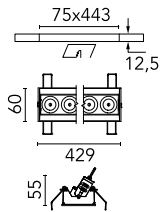

Light Shadow Adjustable No Trim 12 Spots Optic Spot

■ 03.8945.40A - White/Black

Recessed integrated luminaire with 12 LED lighting spots. Remote power supply included (220-240V).

Main specifications

Number of heads	1	Net lumen (lm)	2773
Lamp category	LED	Mountings	Ceiling recessed
Power (W)	32.4W	Environment	Indoor
CCT (K)	3000K		
CRI	90		

Optical

Lighting type	Direct
LED type	Power LED
Light distribution	Symmetric
Optical type	Spot
Beam angle (°)	10
Beam angle C90-270 (°)	10

Beam Angle:	10°		
h(m)	E(lx)	D(m)	
1	50052	0.18	
2	12513	0.36	
3	5561	0.54	
4	3128	0.72	
5	2002	0.90	

Luminous flux luminaire
2773 lm (EXTREME CUT OFF)

Electrical

Frequency (Hz)	50/60	Emergency	Without
Voltage (V)	220.00	Insulation class	II
Dimmable	No		
Driver	Remote		
Driver type	Electronic		

Physical

Color	White/Black	Length (mm)	429
Orientation	Adjustable		
Recessed depth (mm)	75		
Weight (kg)	0.66		
Tilt (°)	30		