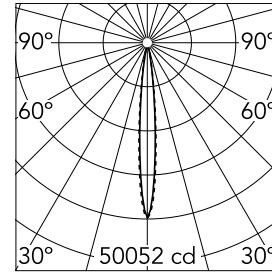

Light Shadow Adjustable No Trim 12 Spots Optic Spot

■ 03.8945.40A - White/Black

Recessed integrated luminaire with 12 LED lighting spots. Remote power supply included (220-240V).

Main specifications

Number of heads	1	Net lumen (lm)	2773
Lamp category	LED	Mountings	Ceiling recessed
Power (W)	32.4W	Environment	Indoor
CCT (K)	3000K		
CRI	90		

Optical

Lighting type	Direct
LED type	Power LED
Light distribution	Symmetric
Optical type	Spot
Beam angle (°)	10
Beam angle C90-270 (°)	10

Beam Angle:	10°		
h(m)	E(lx)	D(m)	
1	50052	0.18	
2	12513	0.36	
3	5561	0.54	
4	3128	0.72	
5	2002	0.90	

Luminous flux luminaire
2773 lm (EXTREME CUT OFF)

Electrical

Frequency (Hz)	50/60	Emergency	Without
Voltage (V)	220.00	Insulation class	II
Dimmable	No		
Driver	Remote		
Driver type	Electronic		

Physical

Color	White/Black	Length (mm)	429
Orientation	Adjustable		
Recessed depth (mm)	75		
Weight (kg)	0.66		
Tilt (°)	30		