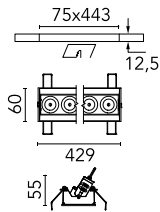

Light Shadow Adjustable No Trim 12 Spots Optic Spot

■ ■ 03.8945.14A - Black/Black

Recessed integrated luminaire with 12 LED lighting spots. Remote power supply included (220-240V).

Main specifications

Number of heads	1	Net lumen (lm)	2773
Lamp category	LED	Mountings	Ceiling recessed
Power (W)	32.4W	Environment	Indoor
CCT (K)	3000K		
CRI	90		

Optical

Lighting type	Direct
LED type	Power LED
Light distribution	Symmetric
Optical type	Spot
Beam angle (°)	10
Beam angle C90-270 (°)	10

Beam Angle:	10°		
h(m)	E(lx)	D(m)	
1	50052	0.18	
2	12513	0.36	
3	5561	0.54	
4	3128	0.72	
5	2002	0.90	

Luminous flux luminaire
2773 lm (EXTREME CUT OFF)

Electrical

Frequency (Hz)	50/60	Emergency	Without
Voltage (V)	220.00	Insulation class	II
Dimmable	No		
Driver	Remote		
Driver type	Electronic		

Physical

Color	Black/Black	Length (mm)	429
Orientation	Adjustable		
Recessed depth (mm)	75		
Weight (kg)	0.66		
Tilt (°)	30		