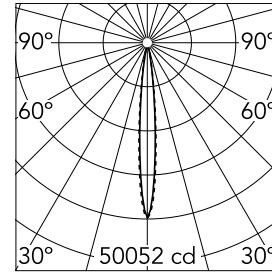

Light Shadow Adjustable No Trim 12 Spots Optic Spot

■ ■ 03.8945.14A - Black/Black

Recessed integrated luminaire with 12 LED lighting spots. Remote power supply included (220-240V).

Main specifications

Number of heads	1	Net lumen (lm)	2773
Lamp category	LED	Mountings	Ceiling recessed
Power (W)	32.4W	Environment	Indoor
CCT (K)	3000K		
CRI	90		

Optical

Lighting type	Direct
LED type	Power LED
Light distribution	Symmetric
Optical type	Spot
Beam angle (°)	10
Beam angle C90-270 (°)	10

Beam Angle:	10°		
h(m)	E(lx)	D(m)	
1	50052	0.18	
2	12513	0.36	
3	5561	0.54	
4	3128	0.72	
5	2002	0.90	

Luminous flux luminaire
2773 lm (EXTREME CUT OFF)

Electrical

Frequency (Hz)	50/60	Emergency	Without
Voltage (V)	220.00	Insulation class	II
Dimmable	No		
Driver	Remote		
Driver type	Electronic		

Physical

Color	Black/Black	Length (mm)	429
Orientation	Adjustable		
Recessed depth (mm)	75		
Weight (kg)	0.66		
Tilt (°)	30		