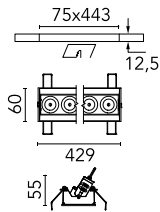

Light Shadow Adjustable No Trim 12 Spots Optic Spot

03.8944.40A - White/White

Recessed integrated luminaire with 12 LED lighting spots. Remote power supply included (220-240V).

Main specifications

Number of heads	1	Net lumen (lm)	2876
Lamp category	LED	Mountings	Ceiling recessed
Power (W)	32.4W	Environment	Indoor
CCT (K)	3000K		
CRI	90		

Optical

Lighting type	Direct
LED type	Power LED
Light distribution	Symmetric
Optical type	Spot
Beam angle (°)	10
Beam angle C90-270 (°)	10

Beam Angle:	10°		
h(m)	E(lx)	D(m)	
1	52606	0.17	
2	13152	0.35	
3	5845	0.52	
4	3288	0.70	
5	2104	0.87	

Luminous flux luminaire
2876 lm (EXTREME CUT OFF)

Electrical

Frequency (Hz)	50/60	Emergency	Without
Voltage (V)	220.00	Insulation class	II
Dimmable	No		
Driver	Remote		
Driver type	Electronic		

Physical

Color	White/White	Length (mm)	429
Orientation	Adjustable		
Recessed depth (mm)	75		
Weight (kg)	0.66		
Tilt (°)	30		