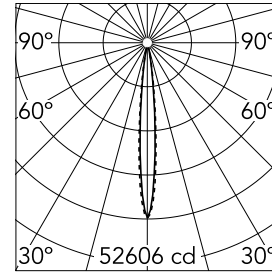

Light Shadow Adjustable No Trim 12 Spots Optic Spot

03.8944.40A - White/White

Recessed integrated luminaire with 12 LED lighting spots. Remote power supply included (220-240V).

Main specifications

Number of heads	1	Net lumen (lm)	2876
Lamp category	LED	Mountings	Ceiling recessed
Power (W)	32.4W	Environment	Indoor
CCT (K)	3000K		
CRI	90		

Optical

Lighting type	Direct
LED type	Power LED
Light distribution	Symmetric
Optical type	Spot
Beam angle (°)	10
Beam angle C90-270 (°)	10

Beam Angle:	10°		
h(m)	E(lx)	D(m)	
1	52606	0.17	
2	13152	0.35	
3	5845	0.52	
4	3288	0.70	
5	2104	0.87	

Luminous flux luminaire
2876 lm (EXTREME CUT OFF)

Electrical

Frequency (Hz)	50/60	Emergency	Without
Voltage (V)	220.00	Insulation class	II
Dimmable	No		
Driver	Remote		
Driver type	Electronic		

Physical

Color	White/White	Length (mm)	429
Orientation	Adjustable		
Recessed depth (mm)	75		
Weight (kg)	0.66		
Tilt (°)	30		