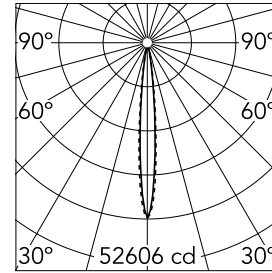

Light Shadow Adjustable No Trim 12 Spots Optic Spot

03.8944.14A - Black/White

Recessed integrated luminaire with 12 LED lighting spots. Remote power supply included (220-240V).

Main specifications

Number of heads	1	Net lumen (lm)	2876
Lamp category	LED	Mountings	Ceiling recessed
Power (W)	32.4W	Environment	Indoor dry location
CCT (K)	3000K		
CRI	90		

Optical

Lighting type	Direct
LED type	Power LED
Light distribution	Symmetric
Optical type	Spot
Beam angle (°)	10
Beam angle C90-270 (°)	10

Beam Angle: 10°	h(m)	E(lx)	D(m)
1	52606	0.17	
2	13152	0.35	
3	5845	0.52	
4	3288	0.70	
5	2104	0.87	

Luminous flux luminaire
2876 lm (EXTREME CUT OFF)

Electrical

Frequency (Hz)	50/60	Insulation class	II
Voltage (V)	220.00		
Dimmable	No		
Driver	Remote included		
Emergency	Without		

Physical

Color	Black/White	Length (mm)	429
Orientation	Adjustable		
Recessed depth (mm)	75		
Weight (kg)	0.66		
Tilt (°)	30		