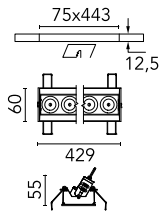

Light Shadow Adjustable No Trim 12 Spots Optic Spot

03.8944.14A - Black/White

Recessed integrated luminaire with 12 LED lighting spots. Remote power supply included (220-240V).

Main specifications

Number of heads	1	Net lumen (lm)	2876
Lamp category	LED	Mountings	Ceiling recessed
Power (W)	32.4W	Environment	Indoor dry location
CCT (K)	3000K		
CRI	90		

Optical

Lighting type	Direct
LED type	Power LED
Light distribution	Symmetric
Optical type	Spot
Beam angle (°)	10
Beam angle C90-270 (°)	10

Beam Angle: 10°	h(m)	E(lx)	D(m)
1	52606	0.17	
2	13152	0.35	
3	5845	0.52	
4	3288	0.70	
5	2104	0.87	

Luminous flux luminaire
2876 lm (EXTREME CUT OFF)

Electrical

Frequency (Hz)	50/60	Insulation class	II
Voltage (V)	220.00		
Dimmable	No		
Driver	Remote included		
Emergency	Without		

Physical

Color	Black/White	Length (mm)	429
Orientation	Adjustable		
Recessed depth (mm)	75		
Weight (kg)	0.66		
Tilt (°)	30		