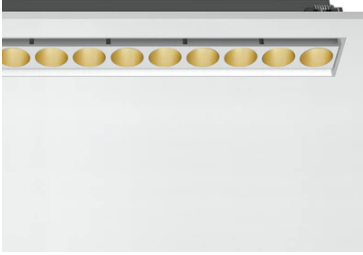

Light Shadow Adjustable No Trim 12 Spots Optic Spot

03.8943.40A - White/Gold

Recessed integrated luminaire with 12 LED lighting spots. Remote power supply included (220-240V).

Main specifications

Number of heads	1	Net lumen (lm)	2668
Lamp category	LED	Mountings	Ceiling recessed
Power (W)	32.4W	Environment	Indoor dry location
CCT (K)	2700K		
CRI	90		

Optical

Lighting type	Direct
LED type	Power LED
Light distribution	Symmetric
Optical type	Spot
Beam angle (°)	10
Beam angle C90-270 (°)	10

Beam Angle: 10°

	h(m)	E(lx)	D(m)
1	47225	0.18	
2	11806	0.36	
3	5247	0.55	
4	2952	0.73	
5	1889	0.91	

Luminous flux luminaire
2668 lm (EXTREME CUT OFF)

Electrical

Frequency (Hz)	50/60	Insulation class	II
Voltage (V)	220.00		
Dimmable	No		
Driver	Remote included		
Emergency	Without		

Physical

Color	White/Gold	Length (mm)	429
Orientation	Adjustable		
Recessed depth (mm)	75		
Weight (kg)	0.66		
Tilt (°)	30		