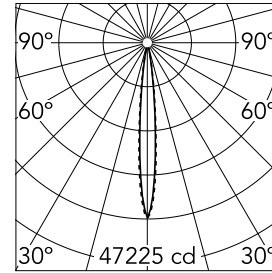

Light Shadow Adjustable No Trim 12 Spots Optic Spot

03.8943.40A - White/Gold

Recessed integrated luminaire with 12 LED lighting spots. Remote power supply included (220-240V).

Main specifications

Number of heads	1	Net lumen (lm)	2668
Lamp category	LED	Mountings	Ceiling recessed
Power (W)	32.4W	Environment	Indoor dry location
CCT (K)	2700K		
CRI	90		

Optical

Lighting type	Direct
LED type	Power LED
Light distribution	Symmetric
Optical type	Spot
Beam angle (°)	10
Beam angle C90-270 (°)	10

Beam Angle: 10°

	h(m)	E(lx)	D(m)
1	47225	0.18	
2	11806	0.36	
3	5247	0.55	
4	2952	0.73	
5	1889	0.91	

Luminous flux luminaire
2668 lm (EXTREME CUT OFF)

Electrical

Frequency (Hz)	50/60	Insulation class	II
Voltage (V)	220.00		
Dimmable	No		
Driver	Remote included		
Emergency	Without		

Physical

Color	White/Gold	Length (mm)	429
Orientation	Adjustable		
Recessed depth (mm)	75		
Weight (kg)	0.66		
Tilt (°)	30		