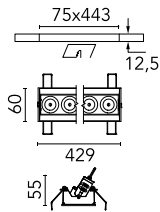

Light Shadow Adjustable No Trim 12 Spots Optic Spot

03.8943.40A - White/Gold

Recessed integrated luminaire with 12 LED lighting spots. Remote power supply included (220-240V).

Main specifications

Number of heads	1	Net lumen (lm)	2668
Lamp category	LED	Mountings	Ceiling recessed
Power (W)	32.4W	Environment	Indoor dry location
CCT (K)	2700K		
CRI	90		

Optical

Lighting type	Direct
LED type	Power LED
Light distribution	Symmetric
Optical type	Spot
Beam angle (°)	10
Beam angle C90-270 (°)	10

Beam Angle: 10°

	h(m)	E(lx)	D(m)
1	47225	0.18	
2	11806	0.36	
3	5247	0.55	
4	2952	0.73	
5	1889	0.91	

Luminous flux luminaire
2668 lm (EXTREME CUT OFF)

Electrical

Frequency (Hz)	50/60	Insulation class	II
Voltage (V)	220.00		
Dimmable	No		
Driver	Remote included		
Emergency	Without		

Physical

Color	White/Gold	Length (mm)	429
Orientation	Adjustable		
Recessed depth (mm)	75		
Weight (kg)	0.66		
Tilt (°)	30		