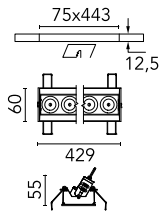

Electrical

Frequency (Hz)	50/60	Insulation class	II
Voltage (V)	220.00		
Dimmable	No		
Driver	Remote included		
Emergency	Without		

Physical

Color	Black/Chrome	Length (mm)	429
Orientation	Adjustable		
Recessed depth (mm)	75		
Weight (kg)	0.66		
Tilt (°)	30