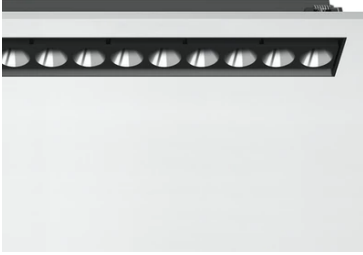

## Light Shadow Adjustable No Trim 12 Spots Optic Spot

03.8942.14A - Black/Chrome

Recessed integrated luminaire with 12 LED lighting spots. Remote power supply included (220-240V).

### Main specifications

<b>Number of heads</b>	1	<b>Net lumen (lm)</b>	2736
<b>Lamp category</b>	LED	<b>Mountings</b>	Ceiling recessed
<b>Power (W)</b>	32.4W	<b>Environment</b>	Indoor dry location
<b>CCT (K)</b>	2700K		
<b>CRI</b>	90		

Luminous flux luminaire  
2736 lm (EXTREME CUT OFF)

### Physical

<b>Color</b>	Black/Chrome	<b>Length (mm)</b>	429
<b>Orientation</b>	Adjustable		
<b>Recessed depth (mm)</b>	75		
<b>Weight (kg)</b>	0.66		
<b>Tilt (°)</b>	30		