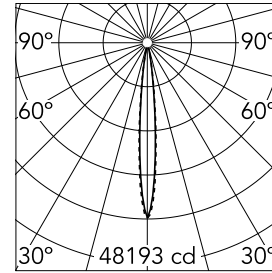

### Main specifications

<b>Number of heads</b>	1	<b>Net lumen (lm)</b>	2736
<b>Lamp category</b>	LED	<b>Mountings</b>	Ceiling recessed
<b>Power (W)</b>	32.4W	<b>Environment</b>	Indoor dry location
<b>CCT (K)</b>	2700K		
<b>CRI</b>	90		

### Optical

<b>Lighting type</b>	Direct
<b>LED type</b>	Power LED
<b>Light distribution</b>	Symmetric
<b>Optical type</b>	Spot
<b>Beam angle (°)</b>	10
<b>Beam angle C90-270 (°)</b>	10

<b>Beam Angle:</b>	10°		
	<b>h(m)</b>	<b>E(lx)</b>	<b>D(m)</b>
1	48193	0.18	
2	12048	0.36	
3	5355	0.55	
4	3012	0.73	
5	1928	0.91	

Luminous flux luminaire  
2736 lm (EXTREME CUT OFF)

### Physical

<b>Color</b>	Black/Chrome	<b>Length (mm)</b>	429
<b>Orientation</b>	Adjustable		
<b>Recessed depth (mm)</b>	75		
<b>Weight (kg)</b>	0.66		
<b>Tilt (°)</b>	30		