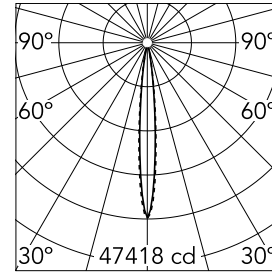

Light Shadow Adjustable No Trim 12 Spots Optic Spot

03.8941.40A - White/Black

Recessed integrated luminaire with 12 LED lighting spots. Remote power supply included (220-240V).

Main specifications

Number of heads	1	Net lumen (lm)	2627
Lamp category	LED	Mountings	Ceiling recessed
Power (W)	32.4W	Environment	Indoor
CCT (K)	2700K		
CRI	90		

Optical

Lighting type	Direct
LED type	Power LED
Light distribution	Symmetric
Optical type	Spot
Beam angle (°)	10
Beam angle C90-270 (°)	10

Beam Angle:	10°		
	h(m)	E(lx)	D(m)
1	47418	0.18	
2	11854	0.36	
3	5269	0.54	
4	2964	0.72	
5	1897	0.90	

Luminous flux luminaire
2627 lm (EXTREME CUT OFF)

Electrical

Frequency (Hz)	50/60	Emergency	Without
Voltage (V)	220.00	Insulation class	II
Dimmable	No		
Driver	Remote		
Driver type	Electronic		

Physical

Color	White/Black	Length (mm)	429
Orientation	Adjustable		
Recessed depth (mm)	75		
Weight (kg)	0.66		
Tilt (°)	30		