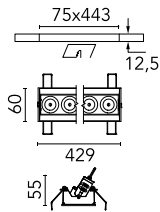

Light Shadow Adjustable No Trim 12 Spots Optic Spot

03.8941.40A - White/Black

Recessed integrated luminaire with 12 LED lighting spots. Remote power supply included (220-240V).

Main specifications

Number of heads	1	Net lumen (lm)	2627
Lamp category	LED	Mountings	Ceiling recessed
Power (W)	32.4W	Environment	Indoor
CCT (K)	2700K		
CRI	90		

Optical

Lighting type	Direct
LED type	Power LED
Light distribution	Symmetric
Optical type	Spot
Beam angle (°)	10
Beam angle C90-270 (°)	10

Beam Angle:	10°		
	h(m)	E(lx)	D(m)
1	47418	0.18	
2	11854	0.36	
3	5269	0.54	
4	2964	0.72	
5	1897	0.90	

Luminous flux luminaire
2627 lm (EXTREME CUT OFF)

Electrical

Frequency (Hz)	50/60	Emergency	Without
Voltage (V)	220.00	Insulation class	II
Dimmable	No		
Driver	Remote		
Driver type	Electronic		

Physical

Color	White/Black	Length (mm)	429
Orientation	Adjustable		
Recessed depth (mm)	75		
Weight (kg)	0.66		
Tilt (°)	30		