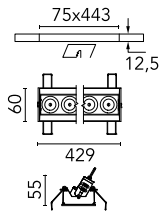

Electrical

Frequency (Hz)	50/60	Insulation class	II
Voltage (V)	220.00		
Dimmable	No		
Driver	Remote included		
Emergency	Without		

Physical

Color	Black/Black	Length (mm)	429
Orientation	Adjustable		
Recessed depth (mm)	75		
Weight (kg)	0.66		
Tilt (°)	30