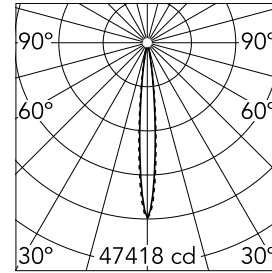

Light Shadow Adjustable No Trim 12 Spots Optic Spot

■ ■ 03.8941.14A - Black/Black

Recessed integrated luminaire with 12 LED lighting spots. Remote power supply included (220-240V).

Main specifications

| | | | |
|------------------------|-------|-----------------------|---------------------|
| Number of heads | 1 | Net lumen (lm) | 2627 |
| Lamp category | LED | Mountings | Ceiling recessed |
| Power (W) | 32.4W | Environment | Indoor dry location |
| CCT (K) | 2700K | | |
| CRI | 90 | | |

Optical

| | |
|-------------------------------|-----------|
| Lighting type | Direct |
| LED type | Power LED |
| Light distribution | Symmetric |
| Optical type | Spot |
| Beam angle (°) | 10 |
| Beam angle C90-270 (°) | 10 |

| | | | |
|--------------------|-------------|--------------|-------------|
| Beam Angle: | 10° | | |
| | h(m) | E(lx) | D(m) |
| 1 | 47418 | 0.18 | |
| 2 | 11854 | 0.36 | |
| 3 | 5269 | 0.54 | |
| 4 | 2964 | 0.72 | |
| 5 | 1897 | 0.90 | |

Physical

| | | | |
|----------------------------|-------------|--------------------|-----|
| Color | Black/Black | Length (mm) | 429 |
| Orientation | Adjustable | | |
| Recessed depth (mm) | 75 | | |
| Weight (kg) | 0.66 | | |
| Tilt (°) | 30 | | |