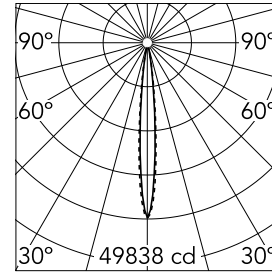

Light Shadow Adjustable No Trim 12 Spots Optic Spot

03.8940.14A - Black/White

Recessed integrated luminaire with 12 LED lighting spots. Remote power supply included (220-240V).

Main specifications

Number of heads	1	Net lumen (lm)	2724
Lamp category	LED	Mountings	Ceiling recessed
Power (W)	32.4W	Environment	Indoor dry location
CCT (K)	2700K		
CRI	90		

Optical

Lighting type	Direct
LED type	Power LED
Light distribution	Symmetric
Optical type	Spot
Beam angle (°)	10
Beam angle C90-270 (°)	10

Beam Angle:	10°		
h(m)	E(lx)	D(m)	
1	49838	0.17	
2	12459	0.35	
3	5538	0.52	
4	3115	0.70	
5	1994	0.87	

Luminous flux luminaire
2724 lm (EXTREME CUT OFF)

Electrical

Frequency (Hz)	50/60	Insulation class	II
Voltage (V)	220.00		
Dimmable	No		
Driver	Remote included		
Emergency	Without		

Physical

Color	Black/White	Length (mm)	429
Orientation	Adjustable		
Recessed depth (mm)	75		
Weight (kg)	0.66		
Tilt (°)	30		