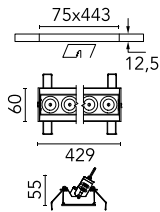

Light Shadow Adjustable No Trim 12 Spots Optic Spot

03.8940.14A - Black/White

Recessed integrated luminaire with 12 LED lighting spots. Remote power supply included (220-240V).

Main specifications

Number of heads	1	Net lumen (lm)	2724
Lamp category	LED	Mountings	Ceiling recessed
Power (W)	32.4W	Environment	Indoor dry location
CCT (K)	2700K		
CRI	90		

Optical

Lighting type	Direct
LED type	Power LED
Light distribution	Symmetric
Optical type	Spot
Beam angle (°)	10
Beam angle C90-270 (°)	10

Beam Angle:	10°		
h(m)	E(lx)	D(m)	
1	49838	0.17	
2	12459	0.35	
3	5538	0.52	
4	3115	0.70	
5	1994	0.87	

Luminous flux luminaire
2724 lm (EXTREME CUT OFF)

Electrical

Frequency (Hz)	50/60	Insulation class	II
Voltage (V)	220.00		
Dimmable	No		
Driver	Remote included		
Emergency	Without		

Physical

Color	Black/White	Length (mm)	429
Orientation	Adjustable		
Recessed depth (mm)	75		
Weight (kg)	0.66		
Tilt (°)	30		