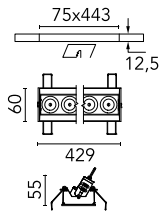

Light Shadow Adjustable No Trim 12 Spots Optic Medium

03.9472.40A - White/Chrome

Recessed integrated luminaire with 12 LED lighting spots. Remote power supply included (220-240V).

Main specifications

Number of heads	1	Net lumen (lm)	2878
Lamp category	LED	Mountings	Ceiling recessed
Power (W)	32.4W	Environment	Indoor dry location
CCT (K)	3000K		
CRI	90		

Optical

Lighting type	Direct
LED type	Power LED
Light distribution	Symmetric
Optical type	Medium
Beam angle (°)	22
Beam angle C90-270 (°)	22

Beam Angle:	22°		
h(m)	E(lx)	D(m)	
1	19367	0.39	
2	4842	0.77	
3	2152	1.16	
4	1210	1.55	
5	775	1.94	

Luminous flux luminaire
2878 lm (EXTREME CUT OFF)

Electrical

Frequency (Hz)	50/60	Insulation class	II
Voltage (V)	220.00		
Dimmable	No		
Driver	Remote included		
Emergency	Without		

Physical

Color	White/Chrome	Length (mm)	429
Orientation	Adjustable		
Recessed depth (mm)	75		
Weight (kg)	0.66		
Tilt (°)	30		