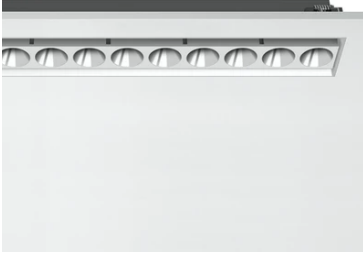

Light Shadow Adjustable No Trim 12 Spots Optic Medium

03.9472.40A - White/Chrome

Recessed integrated luminaire with 12 LED lighting spots. Remote power supply included (220-240V).

Main specifications

Number of heads	1	Net lumen (lm)	2878
Lamp category	LED	Mountings	Ceiling recessed
Power (W)	32.4W	Environment	Indoor dry location
CCT (K)	3000K		
CRI	90		

Optical

Lighting type	Direct
LED type	Power LED
Light distribution	Symmetric
Optical type	Medium
Beam angle (°)	22
Beam angle C90-270 (°)	22

Beam Angle:	22°		
h(m)	E(lx)	D(m)	
1	19367	0.39	
2	4842	0.77	
3	2152	1.16	
4	1210	1.55	
5	775	1.94	

Luminous flux luminaire
2878 lm (EXTREME CUT OFF)

Electrical

Frequency (Hz)	50/60	Insulation class	II
Voltage (V)	220.00		
Dimmable	No		
Driver	Remote included		
Emergency	Without		

Physical

Color	White/Chrome	Length (mm)	429
Orientation	Adjustable		
Recessed depth (mm)	75		
Weight (kg)	0.66		
Tilt (°)	30		