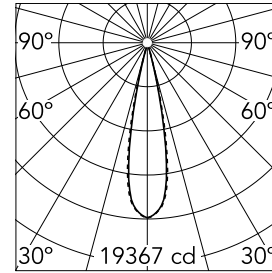

Light Shadow Adjustable No Trim 12 Spots Optic Medium

03.9472.40A - White/Chrome

Recessed integrated luminaire with 12 LED lighting spots. Remote power supply included (220-240V).

Main specifications

Number of heads	1	Net lumen (lm)	2878
Lamp category	LED	Mountings	Ceiling recessed
Power (W)	32.4W	Environment	Indoor dry location
CCT (K)	3000K		
CRI	90		

Optical

Lighting type	Direct
LED type	Power LED
Light distribution	Symmetric
Optical type	Medium
Beam angle (°)	22
Beam angle C90-270 (°)	22

Beam Angle:	22°		
h(m)	E(lx)	D(m)	
1	19367	0.39	
2	4842	0.77	
3	2152	1.16	
4	1210	1.55	
5	775	1.94	

Luminous flux luminaire
2878 lm (EXTREME CUT OFF)

Electrical

Frequency (Hz)	50/60	Insulation class	II
Voltage (V)	220.00		
Dimmable	No		
Driver	Remote included		
Emergency	Without		

Physical

Color	White/Chrome	Length (mm)	429
Orientation	Adjustable		
Recessed depth (mm)	75		
Weight (kg)	0.66		
Tilt (°)	30		