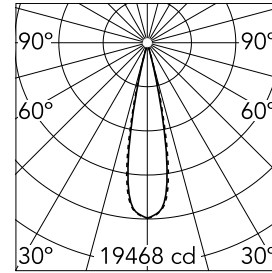

Light Shadow Adjustable No Trim 12 Spots Optic Medium

03.9471.40A - White/Black

Recessed integrated luminaire with 12 LED lighting spots. Remote power supply included (220-240V).

Main specifications

Number of heads	1	Net lumen (lm)	2847
Lamp category	LED	Mountings	Ceiling recessed
Power (W)	32.4W	Environment	Indoor dry location
CCT (K)	3000K		
CRI	90		

Optical

Lighting type	Direct
LED type	Power LED
Light distribution	Symmetric
Optical type	Medium
Beam angle (°)	22
Beam angle C90-270 (°)	22

Beam Angle:	22°		
h(m)	E(lx)	D(m)	
1	19468	0.39	
2	4867	0.78	
3	2163	1.17	
4	1217	1.56	
5	779	1.95	

Luminous flux luminaire
2847 lm (EXTREME CUT OFF)

Electrical

Frequency (Hz)	50/60	Insulation class	II
Voltage (V)	220.00		
Dimmable	No		
Driver	Remote included		
Emergency	Without		

Physical

Color	White/Black	Length (mm)	429
Orientation	Adjustable		
Recessed depth (mm)	75		
Weight (kg)	0.66		
Tilt (°)	30		