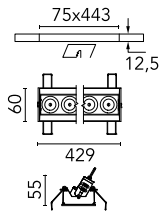

Light Shadow Adjustable No Trim 12 Spots Optic Medium

03.9471.40A - White/Black

Recessed integrated luminaire with 12 LED lighting spots. Remote power supply included (220-240V).

Main specifications

Number of heads	1	Net lumen (lm)	2847
Lamp category	LED	Mountings	Ceiling recessed
Power (W)	32.4W	Environment	Indoor dry location
CCT (K)	3000K		
CRI	90		

Optical

Lighting type	Direct
LED type	Power LED
Light distribution	Symmetric
Optical type	Medium
Beam angle (°)	22
Beam angle C90-270 (°)	22

Beam Angle:	22°		
h(m)	E(lx)	D(m)	
1	19468	0.39	
2	4867	0.78	
3	2163	1.17	
4	1217	1.56	
5	779	1.95	

Luminous flux luminaire
2847 lm (EXTREME CUT OFF)

Electrical

Frequency (Hz)	50/60	Insulation class	II
Voltage (V)	220.00		
Dimmable	No		
Driver	Remote included		
Emergency	Without		

Physical

Color	White/Black	Length (mm)	429
Orientation	Adjustable		
Recessed depth (mm)	75		
Weight (kg)	0.66		
Tilt (°)	30		