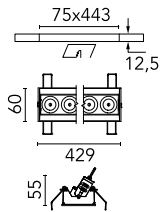

Light Shadow Adjustable No Trim 12 Spots Optic Medium

03.9463.40A - White/Gold

Recessed integrated luminaire with 12 LED lighting spots. Remote power supply included (220-240V).