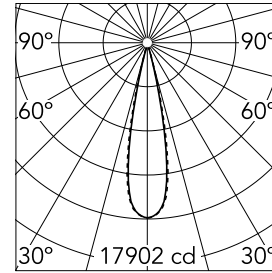

### Optical

<b>Lighting type</b>	Direct
<b>LED type</b>	Power LED
<b>Light distribution</b>	Symmetric
<b>Optical type</b>	Medium
<b>Beam angle (°)</b>	22
<b>Beam angle C90-270 (°)</b>	22

Beam Angle: 22°

	h(m)	E(lx)	D(m)
1	17902	0.39	
2	4476	0.78	
3	1989	1.17	
4	1119	1.56	
5	716	1.95	

Luminous flux luminaire  
2678 lm (EXTREME CUT OFF)

### Physical

<b>Color</b>	White/Gold	<b>Length (mm)</b>	429
<b>Orientation</b>	Adjustable		
<b>Recessed depth (mm)</b>	75		
<b>Weight (kg)</b>	0.66		
<b>Tilt (°)</b>	30		