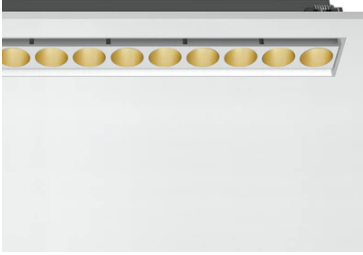

## Light Shadow Adjustable No Trim 12 Spots Optic Medium

03.9463.40A - White/Gold

Recessed integrated luminaire with 12 LED lighting spots. Remote power supply included (220-240V).

### Main specifications

<b>Number of heads</b>	1	<b>Net lumen (lm)</b>	2678
<b>Lamp category</b>	LED	<b>Mountings</b>	Ceiling recessed
<b>Power (W)</b>	32.4W	<b>Environment</b>	Indoor
<b>CCT (K)</b>	2700K		
<b>CRI</b>	90		

### Optical

<b>Lighting type</b>	Direct
<b>LED type</b>	Power LED
<b>Light distribution</b>	Symmetric
<b>Optical type</b>	Medium
<b>Beam angle (°)</b>	22
<b>Beam angle C90-270 (°)</b>	22

Beam Angle: 22°

### Physical

<b>Color</b>	White/Gold	<b>Length (mm)</b>	429
<b>Orientation</b>	Adjustable		
<b>Recessed depth (mm)</b>	75		
<b>Weight (kg)</b>	0.66		
<b>Tilt (°)</b>	30		