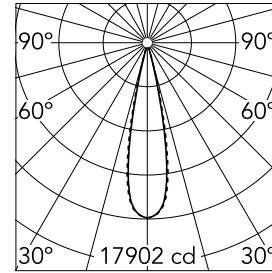

Light Shadow Adjustable No Trim 12 Spots Optic Medium

03.9463.14A - Black/Gold

Recessed integrated luminaire with 12 LED lighting spots. Remote power supply included (220-240V).

Main specifications

Number of heads	1	Net lumen (lm)	2678
Lamp category	LED	Mountings	Ceiling recessed
Power (W)	32.4W	Environment	Indoor dry location
CCT (K)	2700K		
CRI	90		

Optical

Lighting type	Direct
LED type	Power LED
Light distribution	Symmetric
Optical type	Medium
Beam angle (°)	22
Beam angle C90-270 (°)	22

Beam Angle:	22°
h(m)	E(lx) D(m)
1	17902 0.39
2	4476 0.78
3	1989 1.17
4	1119 1.56
5	716 1.95

Luminous flux luminaire
2678 lm (EXTREME CUT OFF)

Electrical

Frequency (Hz)	50/60	Insulation class	II
Voltage (V)	220.00		
Dimmable	No		
Driver	Remote included		
Emergency	Without		

Physical

Color	Black/Gold	Length (mm)	429
Orientation	Adjustable		
Recessed depth (mm)	75		
Weight (kg)	0.66		
Tilt (°)	30		