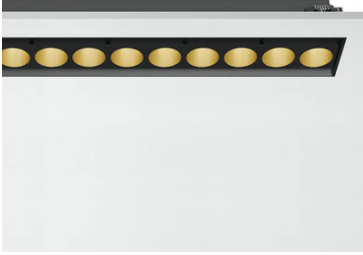

Light Shadow Adjustable No Trim 12 Spots Optic Medium

03.9463.14A - Black/Gold

Recessed integrated luminaire with 12 LED lighting spots. Remote power supply included (220-240V).

Main specifications

Number of heads	1	Net lumen (lm)	2678
Lamp category	LED	Mountings	Ceiling recessed
Power (W)	32.4W	Environment	Indoor dry location
CCT (K)	2700K		
CRI	90		

Optical

Lighting type	Direct
LED type	Power LED
Light distribution	Symmetric
Optical type	Medium
Beam angle (°)	22
Beam angle C90-270 (°)	22

Beam Angle:	22°
h(m)	E(lx) D(m)
1	17902 0.39
2	4476 0.78
3	1989 1.17
4	1119 1.56
5	716 1.95

Luminous flux luminaire
2678 lm (EXTREME CUT OFF)

Electrical

Frequency (Hz)	50/60	Insulation class	II
Voltage (V)	220.00		
Dimmable	No		
Driver	Remote included		
Emergency	Without		

Physical

Color	Black/Gold	Length (mm)	429
Orientation	Adjustable		
Recessed depth (mm)	75		
Weight (kg)	0.66		
Tilt (°)	30		

Note

It requires a pre-installation frame, to be ordered separately.

Light Shadow Adjustable No Trim 12 Spots Optic Medium

Pre-installation Frame
08.0518.00

Accessory for mounting of No Trim
continuous line.
08.0059.90