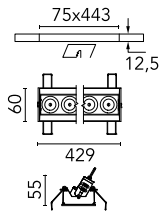

Light Shadow Adjustable No Trim 12 Spots Optic Medium

03.9463.14A - Black/Gold

Recessed integrated luminaire with 12 LED lighting spots. Remote power supply included (220-240V).

Main specifications

Number of heads	1	Net lumen (lm)	2678
Lamp category	LED	Mountings	Ceiling recessed
Power (W)	32.4W	Environment	Indoor dry location
CCT (K)	2700K		
CRI	90		

Optical

Lighting type	Direct
LED type	Power LED
Light distribution	Symmetric
Optical type	Medium
Beam angle (°)	22
Beam angle C90-270 (°)	22

Beam Angle:	22°
h(m)	E(lx) D(m)
1	17902 0.39
2	4476 0.78
3	1989 1.17
4	1119 1.56
5	716 1.95

Luminous flux luminaire
2678 lm (EXTREME CUT OFF)

Electrical

Frequency (Hz)	50/60	Insulation class	II
Voltage (V)	220.00		
Dimmable	No		
Driver	Remote included		
Emergency	Without		

Physical

Color	Black/Gold	Length (mm)	429
Orientation	Adjustable		
Recessed depth (mm)	75		
Weight (kg)	0.66		
Tilt (°)	30		