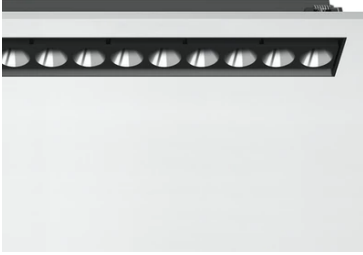

Light Shadow Adjustable No Trim 12 Spots Optic Medium

03.9462.14A - Black/Chrome

Recessed integrated luminaire with 12 LED lighting spots. Remote power supply included (220-240V).

Main specifications

Number of heads	1	Net lumen (lm)	2727
Lamp category	LED	Mountings	Ceiling recessed
Power (W)	32.4W	Environment	Indoor dry location
CCT (K)	2700K		
CRI	90		

Optical

Lighting type	Direct
LED type	Power LED
Light distribution	Symmetric
Optical type	Medium
Beam angle (°)	22
Beam angle C90-270 (°)	22

Beam Angle:	22°
h(m)	E(lx) D(m)
1	18348 0.39
2	4587 0.77
3	2039 1.16
4	1147 1.55
5	734 1.94

Luminous flux luminaire
2727 lm (EXTREME CUT OFF)

Electrical

Frequency (Hz)	50/60	Insulation class	II
Voltage (V)	220.00		
Dimmable	No		
Driver	Remote included		
Emergency	Without		

Physical

Color	Black/Chrome	Length (mm)	429
Orientation	Adjustable		
Recessed depth (mm)	75		
Weight (kg)	0.66		
Tilt (°)	30		

Note

It requires a pre-installation frame, to be ordered separately.

Light Shadow Adjustable No Trim 12 Spots Optic Medium

Pre-installation Frame
08.0518.00

Accessory for mounting of No Trim
continuous line.
08.0059.90