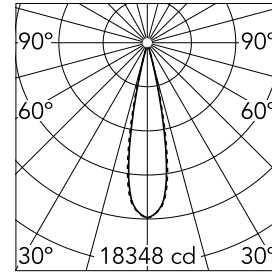

Light Shadow Adjustable No Trim 12 Spots Optic Medium

03.9462.14A - Black/Chrome

Recessed integrated luminaire with 12 LED lighting spots. Remote power supply included (220-240V).

Main specifications

Number of heads	1	Net lumen (lm)	2727
Lamp category	LED	Mountings	Ceiling recessed
Power (W)	32.4W	Environment	Indoor dry location
CCT (K)	2700K		
CRI	90		

Optical

Lighting type	Direct
LED type	Power LED
Light distribution	Symmetric
Optical type	Medium
Beam angle (°)	22
Beam angle C90-270 (°)	22

Beam Angle:	22°
h(m)	E(lx) D(m)
1	18348 0.39
2	4587 0.77
3	2039 1.16
4	1147 1.55
5	734 1.94

Luminous flux luminaire
2727 lm (EXTREME CUT OFF)

Electrical

Frequency (Hz)	50/60	Insulation class	II
Voltage (V)	220.00		
Dimmable	No		
Driver	Remote included		
Emergency	Without		

Physical

Color	Black/Chrome	Length (mm)	429
Orientation	Adjustable		
Recessed depth (mm)	75		
Weight (kg)	0.66		
Tilt (°)	30		