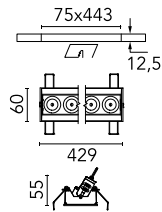

Light Shadow Adjustable No Trim 12 Spots Optic Medium

03.9462.14A - Black/Chrome

Recessed integrated luminaire with 12 LED lighting spots. Remote power supply included (220-240V).

Main specifications

Number of heads	1	Net lumen (lm)	2727
Lamp category	LED	Mountings	Ceiling recessed
Power (W)	32.4W	Environment	Indoor dry location
CCT (K)	2700K		
CRI	90		

Optical

Lighting type	Direct
LED type	Power LED
Light distribution	Symmetric
Optical type	Medium
Beam angle (°)	22
Beam angle C90-270 (°)	22

Beam Angle:	22°
h(m)	E(lx) D(m)
1	18348 0.39
2	4587 0.77
3	2039 1.16
4	1147 1.55
5	734 1.94

Luminous flux luminaire
2727 lm (EXTREME CUT OFF)

Electrical

Frequency (Hz)	50/60	Insulation class	II
Voltage (V)	220.00		
Dimmable	No		
Driver	Remote included		
Emergency	Without		

Physical

Color	Black/Chrome	Length (mm)	429
Orientation	Adjustable		
Recessed depth (mm)	75		
Weight (kg)	0.66		
Tilt (°)	30		