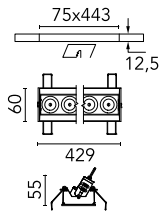

Light Shadow Adjustable No Trim 12 Spots Optic Medium

03.9461.14A - Black/Black

Recessed integrated luminaire with 12 LED lighting spots. Remote power supply included (220-240V).

Main specifications

Number of heads	1	Net lumen (lm)	2698
Lamp category	LED	Mountings	Ceiling recessed
Power (W)	32.4W	Environment	Indoor
CCT (K)	2700K		
CRI	90		

Optical

Lighting type	Direct
LED type	Power LED
Light distribution	Symmetric
Optical type	Medium
Beam angle (°)	22
Beam angle C90-270 (°)	22

Beam Angle: 22°

	h(m)	E(lx)	D(m)
1	18443	0.39	
2	4611	0.78	
3	2049	1.17	
4	1153	1.56	
5	738	1.95	

Luminous flux luminaire
2698 lm (EXTREME CUT OFF)

Electrical

Frequency (Hz)	50/60	Emergency	Without
Voltage (V)	220.00	Insulation class	II
Dimmable	No		
Driver	Remote		
Driver type	Electronic		

Physical

Color	Black/Black	Length (mm)	429
Orientation	Adjustable		
Recessed depth (mm)	75		
Weight (kg)	0.66		
Tilt (°)	30		