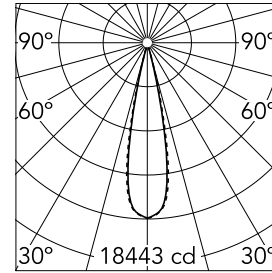

Light Shadow Adjustable No Trim 12 Spots Optic Medium

03.9461.14A - Black/Black

Recessed integrated luminaire with 12 LED lighting spots. Remote power supply included (220-240V).

Main specifications

Number of heads	1	Net lumen (lm)	2698
Lamp category	LED	Mountings	Ceiling recessed
Power (W)	32.4W	Environment	Indoor
CCT (K)	2700K		
CRI	90		

Optical

Lighting type	Direct
LED type	Power LED
Light distribution	Symmetric
Optical type	Medium
Beam angle (°)	22
Beam angle C90-270 (°)	22

Beam Angle: 22°

	h(m)	E(lx)	D(m)
1	18443	0.39	
2	4611	0.78	
3	2049	1.17	
4	1153	1.56	
5	738	1.95	

Luminous flux luminaire
2698 lm (EXTREME CUT OFF)

Electrical

Frequency (Hz)	50/60	Emergency	Without
Voltage (V)	220.00	Insulation class	II
Dimmable	No		
Driver	Remote		
Driver type	Electronic		

Physical

Color	Black/Black	Length (mm)	429
Orientation	Adjustable		
Recessed depth (mm)	75		
Weight (kg)	0.66		
Tilt (°)	30		