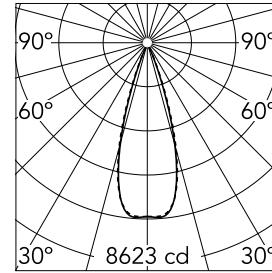

### Main specifications

<b>Number of heads</b>	1	<b>Net lumen (lm)</b>	2802
<b>Lamp category</b>	LED	<b>Mountings</b>	Ceiling recessed
<b>Power (W)</b>	32.4W	<b>Environment</b>	Indoor dry location
<b>CCT (K)</b>	3000K		
<b>CRI</b>	90		

### Optical

<b>Lighting type</b>	Direct
<b>LED type</b>	Power LED
<b>Light distribution</b>	Symmetric
<b>Optical type</b>	Flood
<b>Beam angle (°)</b>	33
<b>Beam angle C90-270 (°)</b>	33

Beam Angle: 33°		
h(m)	E(lx)	D(m)
1	8623	0.60
2	2156	1.20
3	958	1.79
4	539	2.39
5	345	2.99

Luminous flux luminaire  
2802 lm (EXTREME CUT OFF)

### Physical

<b>Color</b>	White/Gold	<b>Length (mm)</b>	429
<b>Orientation</b>	Adjustable		
<b>Recessed depth (mm)</b>	75		
<b>Weight (kg)</b>	0.66		
<b>Tilt (°)</b>	30		