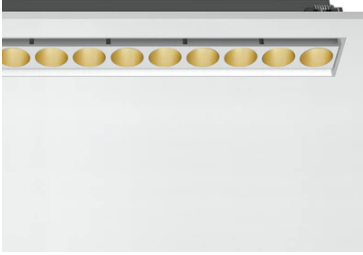

## Light Shadow Adjustable No Trim 12 Spots Optic Flood

03.9478.40A - White/Gold

Recessed integrated luminaire with 12 LED lighting spots. Remote power supply included (220-240V).

### Main specifications

<b>Number of heads</b>	1	<b>Net lumen (lm)</b>	2802
<b>Lamp category</b>	LED	<b>Mountings</b>	Ceiling recessed
<b>Power (W)</b>	32.4W	<b>Environment</b>	Indoor dry location
<b>CCT (K)</b>	3000K		
<b>CRI</b>	90		

### Optical

<b>Lighting type</b>	Direct
<b>LED type</b>	Power LED
<b>Light distribution</b>	Symmetric
<b>Optical type</b>	Flood
<b>Beam angle (°)</b>	33
<b>Beam angle C90-270 (°)</b>	33

Beam Angle: 33°		
h(m)	E(lx)	D(m)
1	8623	0.60
2	2156	1.20
3	958	1.79
4	539	2.39
5	345	2.99

### Physical

<b>Color</b>	White/Gold	<b>Length (mm)</b>	429
<b>Orientation</b>	Adjustable		
<b>Recessed depth (mm)</b>	75		
<b>Weight (kg)</b>	0.66		
<b>Tilt (°)</b>	30		