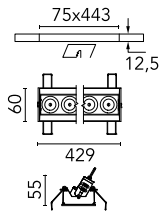

Electrical

Frequency (Hz)	50/60	Insulation class	II
Voltage (V)	220.00		
Dimmable	No		
Driver	Remote included		
Emergency	Without		

Physical

Color	White/Gold	Length (mm)	429
Orientation	Adjustable		
Recessed depth (mm)	75		
Weight (kg)	0.66		
Tilt (°)	30