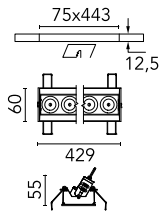

Electrical

Frequency (Hz)	50/60	Insulation class	II
Voltage (V)	220.00		
Dimmable	No		
Driver	Remote included		
Emergency	Without		

Physical

Color	White/Chrome	Length (mm)	429
Orientation	Adjustable		
Recessed depth (mm)	75		
Weight (kg)	0.66		
Tilt (°)	30