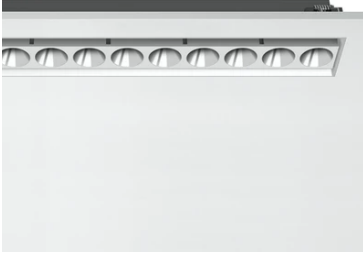

## Light Shadow Adjustable No Trim 12 Spots Optic Flood

03.9477.40A - White/Chrome

Recessed integrated luminaire with 12 LED lighting spots. Remote power supply included (220-240V).

### Main specifications

<b>Number of heads</b>	1	<b>Net lumen (lm)</b>	2880
<b>Lamp category</b>	LED	<b>Mountings</b>	Ceiling recessed
<b>Power (W)</b>	32.4W	<b>Environment</b>	Indoor dry location
<b>CCT (K)</b>	3000K		
<b>CRI</b>	90		

Luminous flux luminaire  
2880 lm (EXTREME CUT OFF)

### Physical

<b>Color</b>	White/Chrome	<b>Length (mm)</b>	429
<b>Orientation</b>	Adjustable		
<b>Recessed depth (mm)</b>	75		
<b>Weight (kg)</b>	0.66		
<b>Tilt (°)</b>	30		