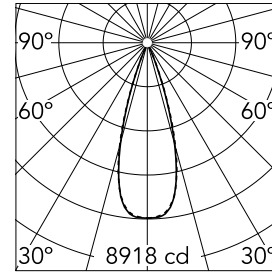

## Light Shadow Adjustable No Trim 12 Spots Optic Flood

03.9477.40A - White/Chrome

Recessed integrated luminaire with 12 LED lighting spots. Remote power supply included (220-240V).

### Main specifications

<b>Number of heads</b>	1	<b>Net lumen (lm)</b>	2880
<b>Lamp category</b>	LED	<b>Mountings</b>	Ceiling recessed
<b>Power (W)</b>	32.4W	<b>Environment</b>	Indoor dry location
<b>CCT (K)</b>	3000K		
<b>CRI</b>	90		

### Optical

<b>Lighting type</b>	Direct
<b>LED type</b>	Power LED
<b>Light distribution</b>	Symmetric
<b>Optical type</b>	Flood
<b>Beam angle (°)</b>	33
<b>Beam angle C90-270 (°)</b>	33

<b>Beam Angle:</b>	33°		
<b>h(m)</b>	<b>E(lx)</b>	<b>D(m)</b>	
1	8918	0.60	
2	2230	1.19	
3	991	1.79	
4	557	2.38	
5	357	2.98	

### Physical

<b>Color</b>	White/Chrome	<b>Length (mm)</b>	429
<b>Orientation</b>	Adjustable		
<b>Recessed depth (mm)</b>	75		
<b>Weight (kg)</b>	0.66		
<b>Tilt (°)</b>	30		