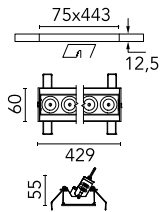

Optical

Lighting type	Direct
LED type	Power LED
Light distribution	Symmetric
Optical type	Flood
Beam angle (°)	33
Beam angle C90-270 (°)	33

Beam Angle: 33°

h(m)	E(lx)	D(m)
1	8613	0.60
2	2153	1.19
3	957	1.79
4	538	2.39
5	345	2.99

Luminous flux luminaire
2755 lm (EXTREME CUT OFF)

Electrical

Frequency (Hz)	50/60	Emergency	Without
Voltage (V)	220.00	Insulation class	II
Dimmable	No		
Driver	Remote		
Driver type	Electronic		

Physical

Color	White/Black	Length (mm)	429
Orientation	Adjustable		
Recessed depth (mm)	75		
Weight (kg)	0.66		
Tilt (°)	30		

Note

It requires a pre-installation frame, to be ordered separately.

Light Shadow Adjustable No Trim 12 Spots Optic Flood

Accessory for mounting of No Trim
continuous line.
08.0059.90

Pre-installation Frame
08.0518.00