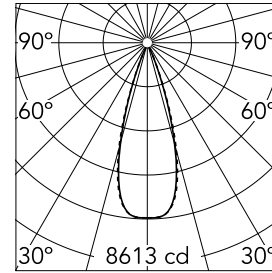

Light Shadow Adjustable No Trim 12 Spots Optic Flood

■ 03.9476.40A - White/Black

Recessed integrated luminaire with 12 LED lighting spots. Remote power supply included (220-240V).

Main specifications

Number of heads	1	Net lumen (lm)	2755
Lamp category	LED	Mountings	Ceiling recessed
Power (W)	32.4W	Environment	Indoor
CCT (K)	3000K		
CRI	90		

Optical

Lighting type	Direct
LED type	Power LED
Light distribution	Symmetric
Optical type	Flood
Beam angle (°)	33
Beam angle C90-270 (°)	33

Beam Angle: 33°

h(m)	E(lx)	D(m)
1	8613	0.60
2	2153	1.19
3	957	1.79
4	538	2.39
5	345	2.99

Luminous flux luminaire
2755 lm (EXTREME CUT OFF)

Electrical

Frequency (Hz)	50/60	Emergency	Without
Voltage (V)	220.00	Insulation class	II
Dimmable	No		
Driver	Remote		
Driver type	Electronic		

Physical

Color	White/Black	Length (mm)	429
Orientation	Adjustable		
Recessed depth (mm)	75		
Weight (kg)	0.66		
Tilt (°)	30		