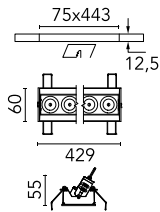

## Light Shadow Adjustable No Trim 12 Spots Optic Flood

03.9476.14A - Black/Black

Recessed integrated luminaire with 12 LED lighting spots. Remote power supply included (220-240V).

### Main specifications

<b>Number of heads</b>	1	<b>Net lumen (lm)</b>	2755
<b>Lamp category</b>	LED	<b>Mountings</b>	Ceiling recessed
<b>Power (W)</b>	32.4W	<b>Environment</b>	Indoor
<b>CCT (K)</b>	3000K		
<b>CRI</b>	90		

### Physical

<b>Color</b>	Black/Black	<b>Length (mm)</b>	429
<b>Orientation</b>	Adjustable		
<b>Recessed depth (mm)</b>	75		
<b>Weight (kg)</b>	0.66		
<b>Tilt (°)</b>	30		