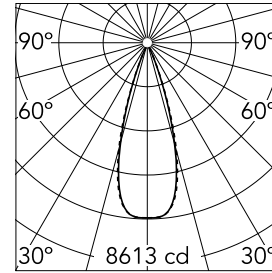

### Main specifications

<b>Number of heads</b>	1	<b>Net lumen (lm)</b>	2755
<b>Lamp category</b>	LED	<b>Mountings</b>	Ceiling recessed
<b>Power (W)</b>	32.4W	<b>Environment</b>	Indoor
<b>CCT (K)</b>	3000K		
<b>CRI</b>	90		

### Optical

<b>Lighting type</b>	Direct
<b>LED type</b>	Power LED
<b>Light distribution</b>	Symmetric
<b>Optical type</b>	Flood
<b>Beam angle (°)</b>	33
<b>Beam angle C90-270 (°)</b>	33

<b>Beam Angle: 33°</b>		
<b>h(m)</b>	<b>E(lx)</b>	<b>D(m)</b>
1	8613	0.60
2	2153	1.19
3	957	1.79
4	538	2.39
5	345	2.99

Luminous flux luminaire  
2755 lm (EXTREME CUT OFF)

### Physical

<b>Color</b>	Black/Black	<b>Length (mm)</b>	429
<b>Orientation</b>	Adjustable		
<b>Recessed depth (mm)</b>	75		
<b>Weight (kg)</b>	0.66		
<b>Tilt (°)</b>	30		