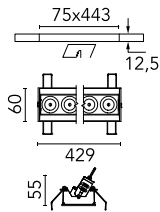

Electrical

Frequency (Hz)	50/60	Insulation class	II
Voltage (V)	220.00		
Dimmable	No		
Driver	Remote included		
Emergency	Without		

Physical

Color	Black/White	Length (mm)	429
Orientation	Adjustable		
Recessed depth (mm)	75		
Weight (kg)	0.66		
Tilt (°)	30