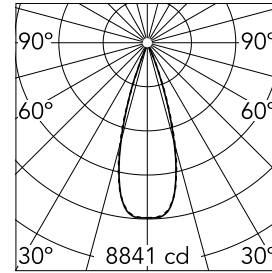

## Light Shadow Adjustable No Trim 12 Spots Optic Flood

03.9475.14A - Black/White

Recessed integrated luminaire with 12 LED lighting spots. Remote power supply included (220-240V).

### Main specifications

Number of heads	1	Net lumen (lm)	2836
Lamp category	LED	Mountings	Ceiling recessed
Power (W)	32.4W	Environment	Indoor dry location
CCT (K)	3000K		
CRI	90		

### Optical

Lighting type	Direct
LED type	Power LED
Light distribution	Symmetric
Optical type	Flood
Beam angle (°)	33
Beam angle C90-270 (°)	33

Beam Angle:	33°
h(m)	E(lx) D(m)
1	8841 0.59
2	2210 1.18
3	982 1.78
4	553 2.37
5	354 2.96

### Physical

Color	Black/White	Length (mm)	429
Orientation	Adjustable		
Recessed depth (mm)	75		
Weight (kg)	0.66		
Tilt (°)	30		