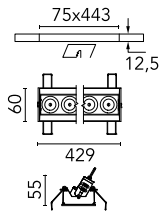

Light Shadow Adjustable No Trim 12 Spots Optic Flood

03.9467.14A - Black/Chrome

Recessed integrated luminaire with 12 LED lighting spots. Remote power supply included (220-240V).

Main specifications

Number of heads	1	Net lumen (lm)	2728
Lamp category	LED	Mountings	Ceiling recessed
Power (W)	32.4W	Environment	Indoor dry location
CCT (K)	2700K		
CRI	90		

Optical

Lighting type	Direct
LED type	Power LED
Light distribution	Symmetric
Optical type	Flood
Beam angle (°)	33
Beam angle C90-270 (°)	33

Beam Angle:	33°	
h(m)	E(lx)	D(m)
1	8449	0.60
2	2112	1.19
3	939	1.79
4	528	2.38
5	338	2.98

Luminous flux luminaire
2728 lm (EXTREME CUT OFF)

Electrical

Frequency (Hz)	50/60	Insulation class	II
Voltage (V)	220.00		
Dimmable	No		
Driver	Remote included		
Emergency	Without		

Physical

Color	Black/Chrome	Length (mm)	429
Orientation	Adjustable		
Recessed depth (mm)	75		
Weight (kg)	0.66		
Tilt (°)	30		

Note

It requires a pre-installation frame, to be ordered separately.