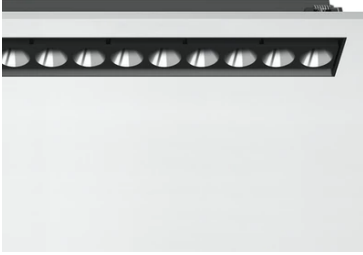

Light Shadow Adjustable No Trim 12 Spots Optic Flood

03.9467.14A - Black/Chrome

Recessed integrated luminaire with 12 LED lighting spots. Remote power supply included (220-240V).

Main specifications

| | | | |
|------------------------|-------|-----------------------|---------------------|
| Number of heads | 1 | Net lumen (lm) | 2728 |
| Lamp category | LED | Mountings | Ceiling recessed |
| Power (W) | 32.4W | Environment | Indoor dry location |
| CCT (K) | 2700K | | |
| CRI | 90 | | |

Optical

| | |
|-------------------------------|-----------|
| Lighting type | Direct |
| LED type | Power LED |
| Light distribution | Symmetric |
| Optical type | Flood |
| Beam angle (°) | 33 |
| Beam angle C90-270 (°) | 33 |

Physical

| | | | |
|----------------------------|--------------|--------------------|-----|
| Color | Black/Chrome | Length (mm) | 429 |
| Orientation | Adjustable | | |
| Recessed depth (mm) | 75 | | |
| Weight (kg) | 0.66 | | |
| Tilt (°) | 30 | | |