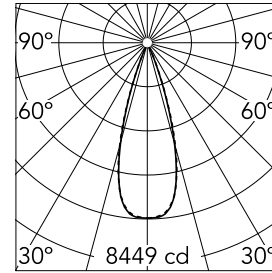

Light Shadow Adjustable No Trim 12 Spots Optic Flood

03.9467.14A - Black/Chrome

Recessed integrated luminaire with 12 LED lighting spots. Remote power supply included (220-240V).

Main specifications

| | | | |
|------------------------|-------|-----------------------|---------------------|
| Number of heads | 1 | Net lumen (lm) | 2728 |
| Lamp category | LED | Mountings | Ceiling recessed |
| Power (W) | 32.4W | Environment | Indoor dry location |
| CCT (K) | 2700K | | |
| CRI | 90 | | |

Optical

| | |
|-------------------------------|-----------|
| Lighting type | Direct |
| LED type | Power LED |
| Light distribution | Symmetric |
| Optical type | Flood |
| Beam angle (°) | 33 |
| Beam angle C90-270 (°) | 33 |

| | | |
|--------------------|--------------|-------------|
| Beam Angle: | 33° | |
| h(m) | E(lx) | D(m) |
| 1 | 8449 | 0.60 |
| 2 | 2112 | 1.19 |
| 3 | 939 | 1.79 |
| 4 | 528 | 2.38 |
| 5 | 338 | 2.98 |

Physical

| | | | |
|----------------------------|--------------|--------------------|-----|
| Color | Black/Chrome | Length (mm) | 429 |
| Orientation | Adjustable | | |
| Recessed depth (mm) | 75 | | |
| Weight (kg) | 0.66 | | |
| Tilt (°) | 30 | | |