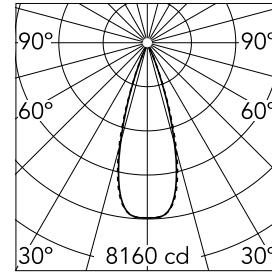

## Light Shadow Adjustable No Trim 12 Spots Optic Flood

■ ■ 03.9466.14A - Black/Black

Recessed integrated luminaire with 12 LED lighting spots. Remote power supply included (220-240V).

### Main specifications

<b>Number of heads</b>	1	<b>Net lumen (lm)</b>	2610
<b>Lamp category</b>	LED	<b>Mountings</b>	Ceiling recessed
<b>Power (W)</b>	32.4W	<b>Environment</b>	Indoor dry location
<b>CCT (K)</b>	2700K		
<b>CRI</b>	90		

### Optical

<b>Lighting type</b>	Direct
<b>LED type</b>	Power LED
<b>Light distribution</b>	Symmetric
<b>Optical type</b>	Flood
<b>Beam angle (°)</b>	33
<b>Beam angle C90-270 (°)</b>	33

<b>Beam Angle: 33°</b>		
<b>h(m)</b>	<b>E(lx)</b>	<b>D(m)</b>
1	8160	0.60
2	2040	1.19
3	907	1.79
4	510	2.39
5	326	2.99

### Physical

<b>Color</b>	Black/Black	<b>Length (mm)</b>	429
<b>Orientation</b>	Adjustable		
<b>Recessed depth (mm)</b>	75		
<b>Weight (kg)</b>	0.66		
<b>Tilt (°)</b>	30		