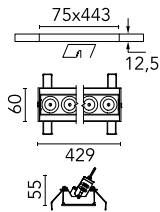

Light Shadow Adjustable No Trim 12 Spots Optic Flood

■ ■ 03.9466.14A - Black/Black

Recessed integrated luminaire with 12 LED lighting spots. Remote power supply included (220-240V).

Main specifications

Number of heads	1	Net lumen (lm)	2610
Lamp category	LED	Mountings	Ceiling recessed
Power (W)	32.4W	Environment	Indoor dry location
CCT (K)	2700K		
CRI	90		

Optical

Lighting type	Direct
LED type	Power LED
Light distribution	Symmetric
Optical type	Flood
Beam angle (°)	33
Beam angle C90-270 (°)	33

Beam Angle: 33°		
h(m)	E(lx)	D(m)
1	8160	0.60
2	2040	1.19
3	907	1.79
4	510	2.39
5	326	2.99

Luminous flux luminaire
2610 lm (EXTREME CUT OFF)

Electrical

Frequency (Hz)	50/60	Insulation class	II
Voltage (V)	220.00		
Dimmable	No		
Driver	Remote included		
Emergency	Without		

Physical

Color	Black/Black	Length (mm)	429
Orientation	Adjustable		
Recessed depth (mm)	75		
Weight (kg)	0.66		
Tilt (°)	30		

Note

It requires a pre-installation frame, to be ordered separately.