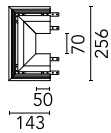

Light Cut Mini Endcap. Channel 70 Installation

□ 08.8705.30 - White

Structural system in aluminium to integrate in plasterboard ceilings. It allows incorporation of projectors. Channel installation consists of 1 or 2 meter profiles, double inside and outside corners. It is possible to cut the profiles to any size.

Main specifications

Mountings	Ceiling recessed
Environment	Indoor dry location

Electrical

Emergency	Without
------------------	---------

Physical

Color	White
Weight (kg)	0.65

Note

Endcap