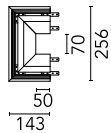

Light Cut Mini Endcap. Channel 70 Installation

■ 08.8705.14 - Black

Structural system in aluminium to integrate in plasterboard ceilings. It allows incorporation of projectors. Channel installation consists of 1 or 2 meter profiles, double inside and outside corners. It is possible to cut the profiles to any size.