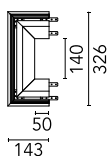

Light Cut Mini Endcap. Channel 140 Installation

08.8706.30 - White

Structural system in aluminium to integrate in plasterboard ceilings. It allows incorporation of projectors. Channel installation consists of 1 or 2 meter profiles, double inside and outside corners. It is possible to cut the profiles to any size.

Physical

| | |
|--------------------|-------|
| Color | White |
| Weight (kg) | 0.65 |

Note

Endcap