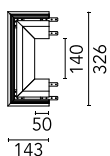

Light Cut Mini Endcap. Channel 140 Installation

■ 08.8706.14 - Black

Structural system in aluminium to integrate in plasterboard ceilings. It allows incorporation of projectors. Channel installation consists of 1 or 2 meter profiles, double inside and outside corners. It is possible to cut the profiles to any size.

Main specifications

Mountings Ceiling recessed
Environment Indoor

Electrical

Emergency Without

Physical

Color Black
Weight (kg) 0.65

Note

Endcap