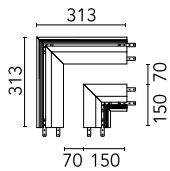

### ■ 08.8707.14 - Black

Structural system in aluminium to integrate in plasterboard ceilings. It allows incorporation of projectors. Channel installation consists of 1 or 2 meter profiles, double inside and outside corners. It is possible to cut the profiles to any size.