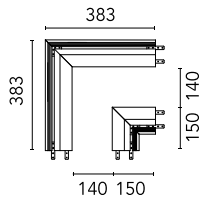

Light Cut Mini Corner. Channel 140 Installation

□ 08.8708.30 - White

Structural system in aluminium to integrate in plasterboard ceilings. It allows incorporation of projectors. Channel installation consists of 1 or 2 meter profiles, double inside and outside corners. It is possible to cut the profiles to any size.

Structural system in aluminium to integrate in plasterboard ceilings. It allows incorporation of projectors. Channel installation consists of 1 or 2 meter profiles, double inside and outside corners. It is possible to cut the profiles to any size.