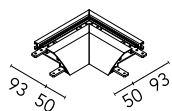

Light Cut Mini Corner Inside. Perimetral Installation

■ 08.8709.14 - Black

Structural system in aluminium to integrate in plasterboard ceilings. It allows incorporation of projectors. Perimetral installation consists of 1 or 2 meter profiles, inside and outside corners. It is possible to cut the profiles to any size.