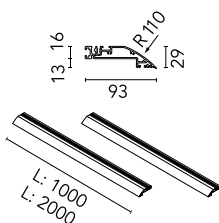

Light Cut Mini Aluminium Profile 2 unit kit/1000 mm. Channel 70/140 Installation

08.8720.30 - White

Structural system in aluminium to integrate in plasterboard ceilings. It allows incorporation of projectors. Channel installation consists of 1 or 2 meter profiles, double inside and outside corners. It is possible to cut the profiles to any size.

Main specifications

Mountings	Ceiling recessed
Environment	Indoor

Electrical

Emergency	Without
------------------	---------

Physical

Color	White
Weight (kg)	4
Length (mm)	1000

Note

Can only be installed in 12.5 mm thick plaster-board.

Light Cut Mini Aluminium Profile 2 unit kit/1000 mm. Channel 70/140 Installation

Light Cut Mini Endcap. Channel 70
Installation
08.8705.30

Light Cut Mini Endcap. Channel 140
Installation
08.8706.30

Light Cut Mini Corner. Channel 70
Installation
08.8707.30

Light Cut Mini Corner. Channel 140
Installation
08.8708.30

Light Cut Mini Corner Inside.
Perimetral Installation
08.8709.30

Light Cut Mini Corner Outside.
Perimetral Installation
08.8710.30

Light Cut Mini accessory for vertical
corner. Perimetral Installation
08.8711.00