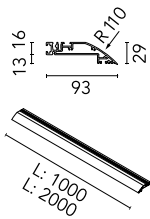

Light Cut Mini Aluminium Profile 1 unit/2000 mm. Perimetral Installation

■ 08.8702.14 - Black

Structural system in aluminium to integrate in plasterboard ceilings. It allows incorporation of projectors. Perimetral installation consists of 1 or 2 meter profiles, inside and outside corners. It is possible to cut the profiles to any size.

Main specifications

Mountings	Ceiling recessed
Environment	Indoor dry location

Electrical

Emergency	Without
-----------	---------

Physical

Color	Black
Weight (kg)	2.50
Length (mm)	2000

Note

Can only be installed in 12.5 mm thick plaster-board.

Light Cut Mini Aluminium Profile 1 unit/2000 mm. Perimetral Installation

Light Cut Mini Endcap. Channel 70
Installation
08.8705.14

Light Cut Mini Corner. Channel 70
Installation
08.8707.14

Light Cut Mini Corner Inside.
Perimetral Installation
08.8709.14