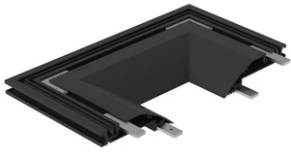

Light Cut Mini Aluminium Profile 1 unit/2000 mm. Perimetral Installation

■ 08.8702.14 - Black

Structural system in aluminium to integrate in plasterboard ceilings. It allows incorporation of projectors. Perimetral installation consists of 1 or 2 meter profiles, inside and outside corners. It is possible to cut the profiles to any size.

Main specifications

Mountings	Ceiling recessed
Environment	Indoor dry location

Electrical

Emergency	Without
-----------	---------

Physical

Color	Black
Weight (kg)	2.50
Length (mm)	2000

Note

Can only be installed in 12.5 mm thick plaster-board.

Light Cut Mini Aluminium Profile 1 unit/2000 mm. Perimetral Installation

Light Cut Mini Endcap. Channel 70
Installation
08.8705.14

Light Cut Mini Corner. Channel 70
Installation
08.8707.14

Light Cut Mini Corner Inside.
Perimetral Installation
08.8709.14

Light Cut Mini accessory for vertical
corner. Perimetral Installation
08.8711.00

Light Cut Mini Endcap. Channel 140
Installation
08.8706.14

Light Cut Mini Corner. Channel 140
Installation
08.8708.14

Light Cut Mini Corner Outside.
Perimetral Installation
08.8710.14