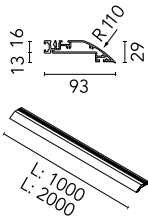

Light Cut Mini Aluminium Profile 1 unit/1000 mm. Perimetral Installation

■ 08.8701.14 - Black

Structural system in aluminium to integrate in plasterboard ceilings. It allows incorporation of projectors. Perimetral installation consists of 1 or 2 meter profiles, inside and outside corners. It is possible to cut the profiles to any size.

Main specifications

Mountings	Ceiling recessed
Environment	Indoor

Electrical

Emergency	Without
------------------	---------

Physical

Color	Black
Weight (kg)	1.22
Length (mm)	1000

Note

Can only be installed in 12.5 mm thick plaster-board.

Certification / Marking

Light Cut Mini Aluminium Profile 1 unit/1000 mm. Perimetral Installation

Light Cut Mini Endcap. Channel 70
Installation
08.8705.14

Light Cut Mini Endcap. Channel 140
Installation
08.8706.14