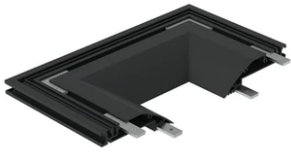

Light Cut Mini Aluminium Profile 1 unit/1000 mm. Perimetral Installation

■ 08.8701.14 - Black

Structural system in aluminium to integrate in plasterboard ceilings. It allows incorporation of projectors. Perimetral installation consists of 1 or 2 meter profiles, inside and outside corners. It is possible to cut the profiles to any size.

Main specifications

Mountings	Ceiling recessed
Environment	Indoor

Electrical

Emergency	Without
------------------	---------

Physical

Color	Black
Weight (kg)	1.22
Length (mm)	1000

Note

Can only be installed in 12.5 mm thick plaster-board.

Certification / Marking

Light Cut Mini Aluminium Profile 1 unit/1000 mm. Perimetral Installation

Light Cut Mini Endcap. Channel 70
Installation
08.8705.14

Light Cut Mini Endcap. Channel 140
Installation
08.8706.14

Light Cut Mini accessory for vertical
corner. Perimetral Installation
08.8711.00